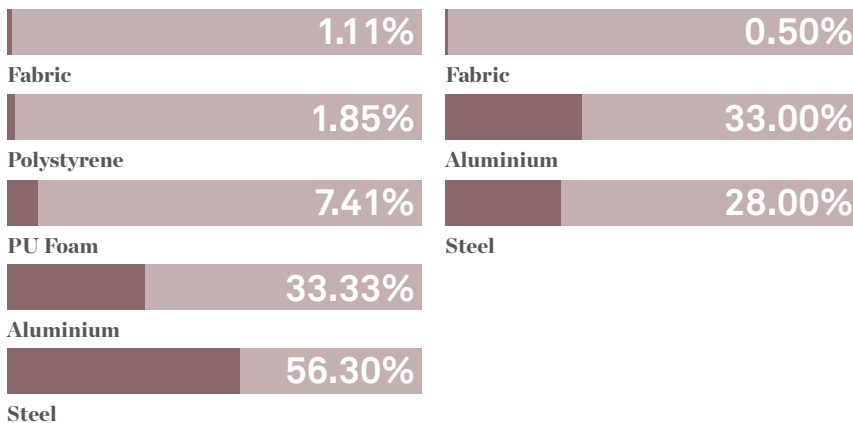

Standard Features

Upholstered uprights finished in acoustically tested fabrics
Steel base plate finished in Black powder coat

Optional Features

Two-tone upholstery*

Dimensions

Environmental Performance

Material Content

Components are constructed of the following

Recycled Content

Contains up to 61.50% of Recycled Material

Recyclability

The range is 100% recyclable

100%

Finish Options

Available in Baudot Synergy fabrics only