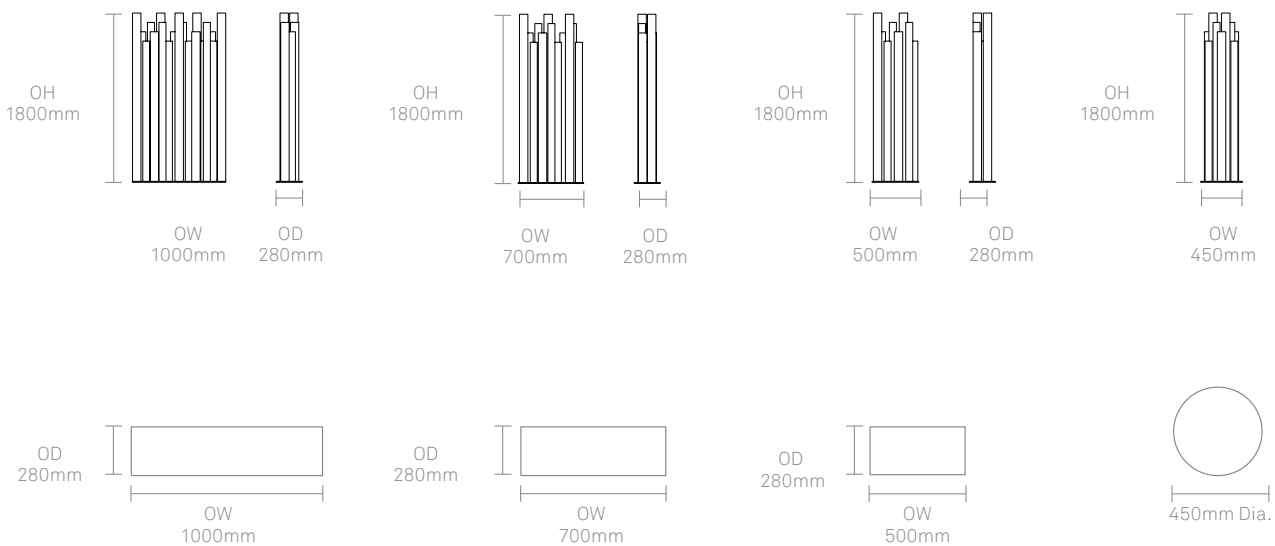

Standard Features

Upholstered uprights finished in acoustically tested fabrics
Steel base plate finished in Black powder coat

Optional Features

Two-tone upholstery*

Dimensions