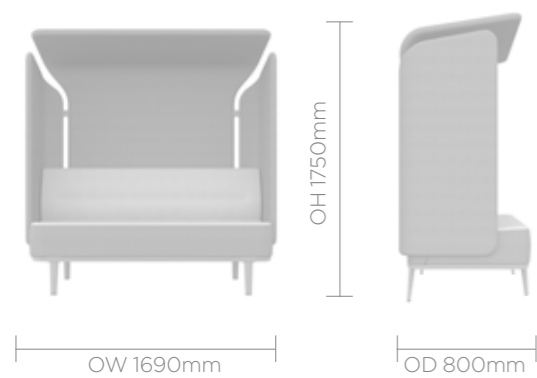

MOTE

OH-Overall Height OD-Overall Depth OW-Overall Width AH-Arm Height BH-Back Height SH-Seat Height SW-Seat Width SD-Seat Depth

Ottoman

Sofa

Canopy

MOTE

OH-Overall Height OD-Overall Depth OW-Overall Width AH-Arm Height BH-Back Height SH-Seat Height SW-Seat Width SD-Seat Depth

Rear Screen

Rear & Side Screen

MOTE

OH-Overall Height OD-Overall Depth OW-Overall Width AH-Arm Height BH-Back Height SH-Seat Height SW-Seat Width SD-Seat Depth

Rear Screen Work Shelf

Footstool

Bridging Screen