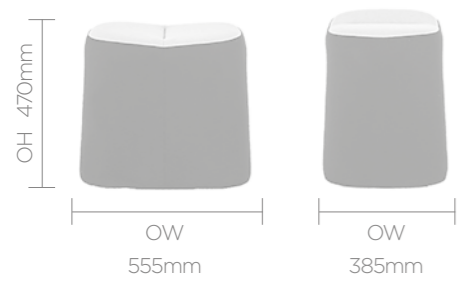

Rear Screen

Rear & Side Screen

MOTE

OH-Overall Height OD-Overall Depth OW-Overall Width AH-Arm Height BH-Back Height SH-Seat Height SW-Seat Width SD-Seat Depth

Rear Screen Work Shelf

Footstool

Bridging Screen