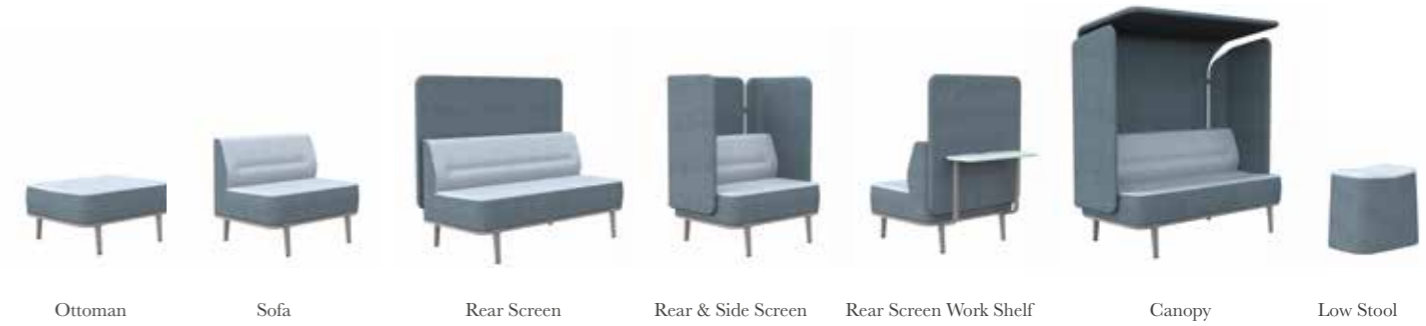

MOTE

MEET, RETREAT

Mote has been designed to provide a holistic solution when designing dynamic environments. Created as a complete lounge seating range, no detail is an afterthought, with every inch having been given careful consideration to eliminate dead space.

The Mote family includes sofas, ottomans, screens and accessories, each linking seamlessly to each other to create a combination of rectilinear and curvilinear forms for beautiful yet defined spaces.

MOTE

Standard Features (*Selected models only)

- Traditional carcass construction with multi density foam
- Fully upholstered
- Cast Aluminium frame
- Plastic glides with levelling adjustment

Optional Features

- Frame fitted power units - 2 x powered USB/ TUF and 1x power socket*
- Two-tone upholstery
- End arms
- Single arms- mid
- Double arms - intermediate

Material Content

Components are constructed of the following