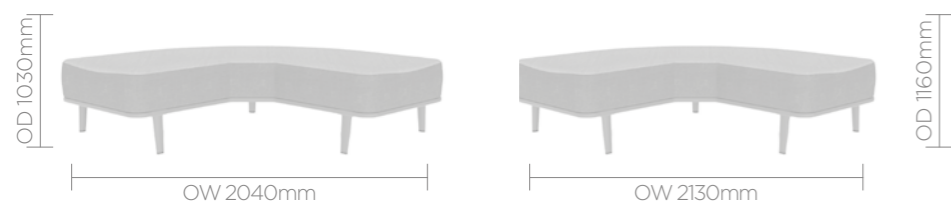

MOTE

OH-Overall Height OD-Overall Depth OW-Overall Width AH-Arm Height BH-Back Height SH-Seat Height SW-Seat Width SD-Seat Depth

Ottoman