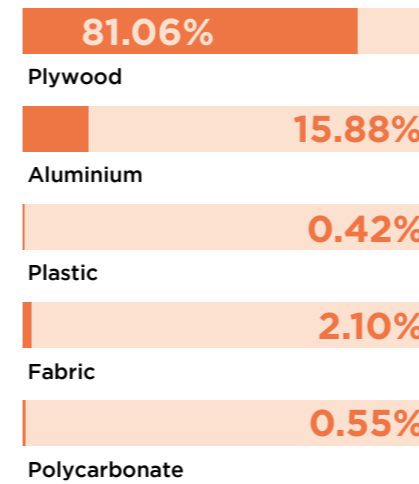

Recycled Content

Contains up to 17.00% of Recycled Material

Recyclability

The range is 99% recyclable

99%

DESIGN

Senator

Our team of talented in house designers are responsible for creating elegant, innovative furniture designs which not only look beautiful, but minimise the impact on the world around us.