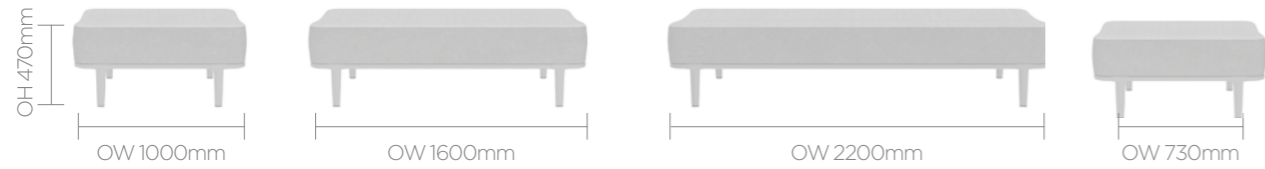

MOTE

OH-Overall Height OD-Overall Depth OW-Overall Width AH-Arm Height BH-Back Height SH-Seat Height SW-Seat Width SD-Seat Depth

Ottoman