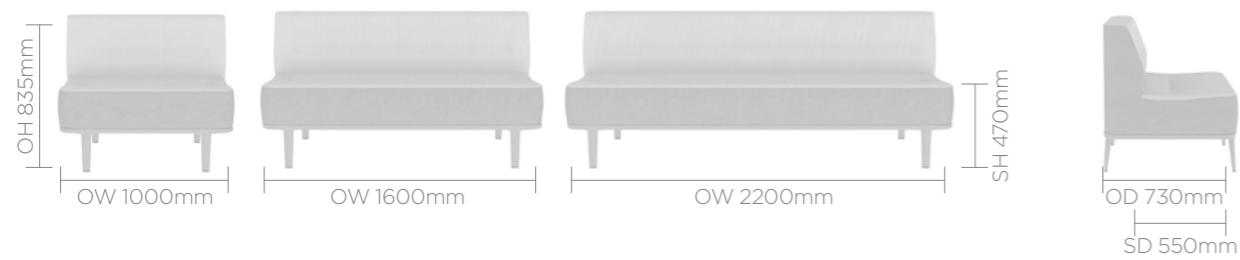

- Frame fitted power units - 2 x powered USB/ TUF and 1x power socket*
- Two-tone upholstery
- End arms
- Single arms- mid
- Double arms - intermediate

Material Content

Components are constructed of the following

Recycled Content

Contains up to 17.00% of Recycled Material

Recyclability

The range is 99% recyclable

99%

DESIGN

Senator

Our team of talented in house designers are responsible for creating elegant, innovative furniture designs which not only look beautiful, but minimise the impact on the world around us.

MOTE

OH-Overall Height OD-Overall Depth OW-Overall Width AH-Arm Height BH-Back Height SH-Seat Height SW-Seat Width SD-Seat Depth

Ottoman

Sofa

Canopy

MOTE

OH-Overall Height OD-Overall Depth OW-Overall Width AH-Arm Height BH-Back Height SH-Seat Height SW-Seat Width SD-Seat Depth