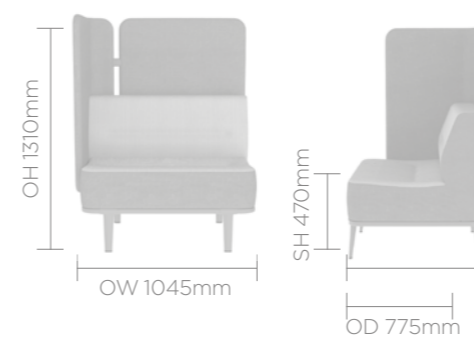

Rear & Side Screen