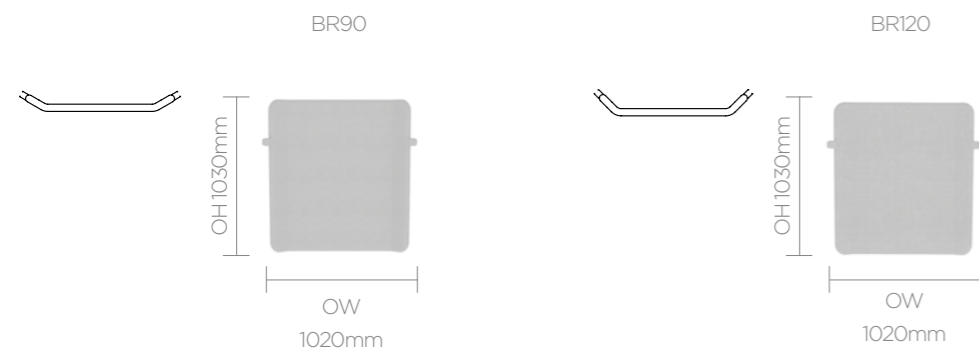

Rear Screen

Rear & Side Screen

MOTE

OH-Overall Height OD-Overall Depth OW-Overall Width AH-Arm Height BH-Back Height SH-Seat Height SW-Seat Width SD-Seat Depth

Rear Screen Work Shelf

Footstool

Bridging Screen