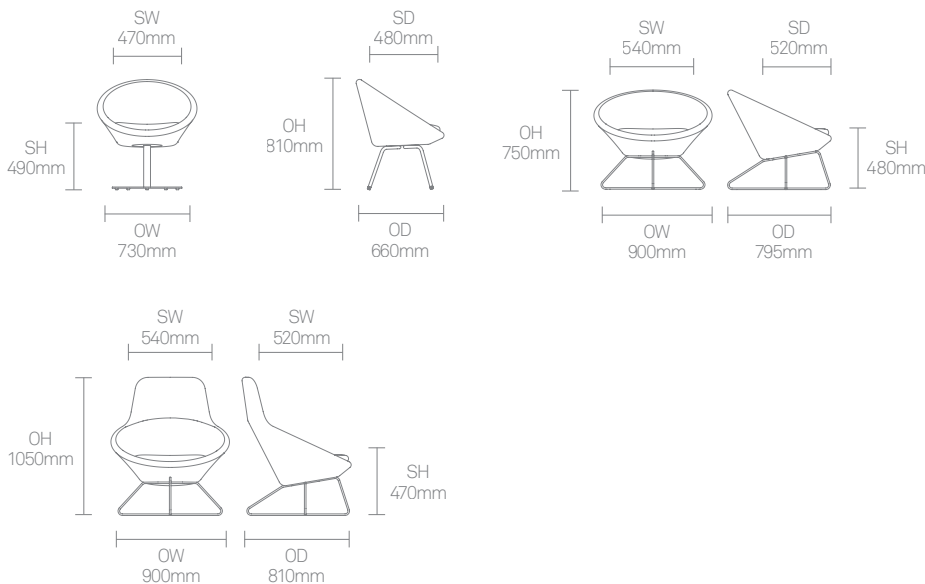

Standard Features

(* - Selected models only)
Moulded foam construction
Tubular steel frame with self levelling glides and stainless steel slide base*
Wire frame with plastic glides*
Centre Swivel pedestal base with plastic glides*

Optional Features

Felt glides
Two-tone upholstery

Performance Standards

EN 13761:2002
ANSI/BIFMA X5.4:2005
SCS-EC10.2-2007 Indoor Air Quality

Dimensions

Environmental Performance

Material Content

Components are constructed of the following

Recycled Content

Contains up to 14.76% of Recycled Material

Recyclability

The range is 100% recyclable