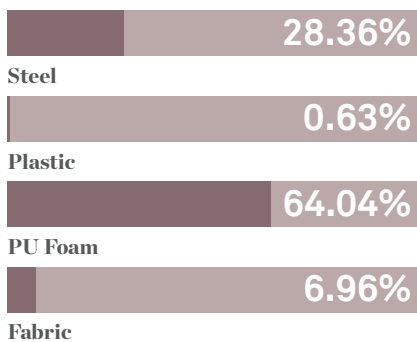

Standard Features

(* - Selected models only)
Moulded foam construction
Tubular steel frame with self levelling glides and stainless steel slide base*
Wire frame with plastic glides*
Centre Swivel pedestal base with plastic glides*

Optional Features

Felt glides
Two-tone upholstery

Performance Standards

EN 13761:2002
ANSI/BIFMA X5.4:2005
SCS-EC10.2-2007 Indoor Air Quality

Dimensions

Environmental Performance

Material Content

Components are constructed of the following

Recycled Content

Contains up to 14.76% of Recycled Material

Recyclability

The range is 100% recyclable

100%