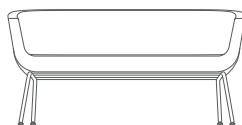

Lola

Design by Wolfgang C R Mezger

Lola is a stylish and contemporary banquet seating that will suit a wide range of venues and uses across corporate, education, retail dining and hospitality markets.

The Lola range also includes a comprehensive suite of accessories that further support the abilities of this striking seating range.

A822

Design Wolfgang C. R. Mezger

Working for a host of international clients, Mezger has received more than 50 Design Awards such as Best of NeoCon, Good Design and Red Dot.