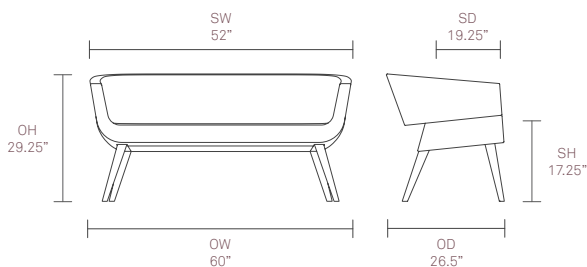

Standard Features

- (* - Selected models only)
- Molded foam construction
- Tubular Steel frame*
- Steel pedestal base*
- Plastic glides*
- Plastic self leveling glides*
- Solid Beech legs*

Optional Features

- Plastic self leveling glides with felt*
- Two-tone upholstery

Performance Standards

ANSI/BIFMA X5.4:2005

Dimensions