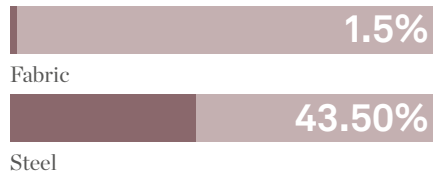

Recycled Content

Contains up to 45.00% of Recycled Material

Recyclability

The range is 100% recyclable

100%