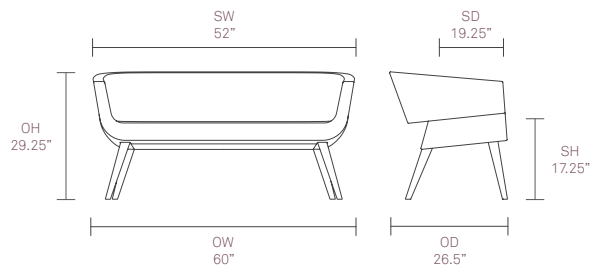

Standard Features

- (* - Selected models only)
- Molded foam construction
- Tubular Steel frame*
- Steel pedestal base*
- Plastic glides*
- Plastic self leveling glides*
- Solid Beech legs*

Optional Features

- Plastic self leveling glides with felt*
- Two-tone upholstery

Performance Standards

ANSI/BIFMA X5.4:2005

Dimensions