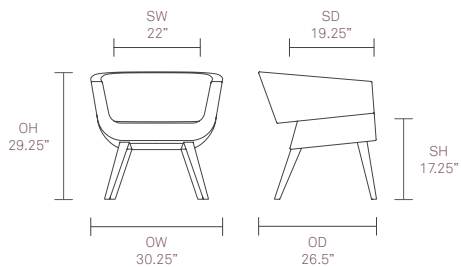

Standard Features

- (* - Selected models only)
- Molded foam construction
- Tubular Steel frame*
- Steel pedestal base*
- Plastic glides*
- Plastic self leveling glides*
- Solid Beech legs*

Optional Features

- Plastic self leveling glides with felt*
- Two-tone upholstery

Performance Standards

ANSI/BIFMA X5.4:2005

Dimensions