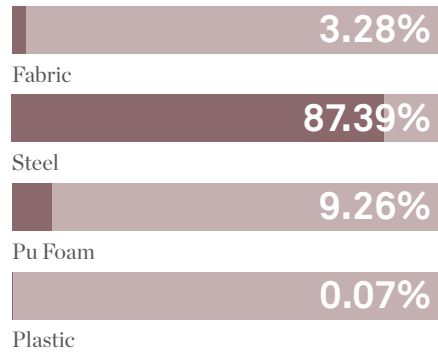

Performance Standards

ANSI/BIFMA X5.4:2005

Dimensions

Environmental Performance

Material Content

Components are constructed of the following

Recycled Content

Contains up to 45.00% of Recycled Material