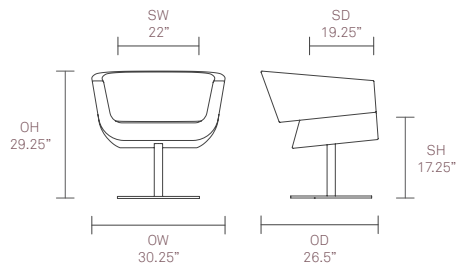

Standard Features

- (* - Selected models only)
- Molded foam construction
- Tubular Steel frame*
- Steel pedestal base*
- Plastic glides*
- Plastic self leveling glides*
- Solid Beech legs*

Optional Features

- Plastic self leveling glides with felt*
- Two-tone upholstery

Performance Standards

ANSI/BIFMA X5.4:2005

Dimensions