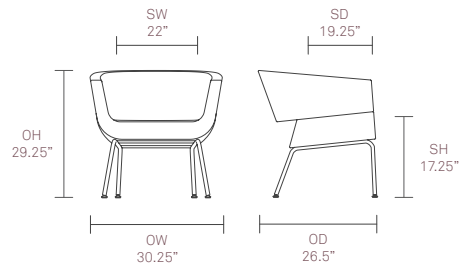

Standard Features

- (* - Selected models only)
- Molded foam construction
- Tubular Steel frame*
- Steel pedestal base*
- Plastic glides*
- Plastic self leveling glides*
- Solid Beech legs*

Optional Features

- Plastic self leveling glides with felt*
- Two-tone upholstery

Performance Standards

ANSI/BIFMA X5.4:2005

Dimensions