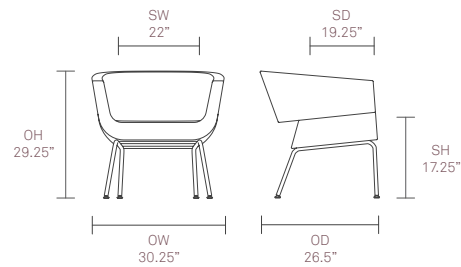

Standard Features

- (* - Selected models only)
- Molded foam construction
- Tubular Steel frame*
- Steel pedestal base*
- Plastic glides*
- Plastic self leveling glides*
- Solid Beech legs*

Optional Features

- Plastic self leveling glides with felt*
- Two-tone upholstery

Performance Standards

ANSI/BIFMA X5.4:2005

Dimensions