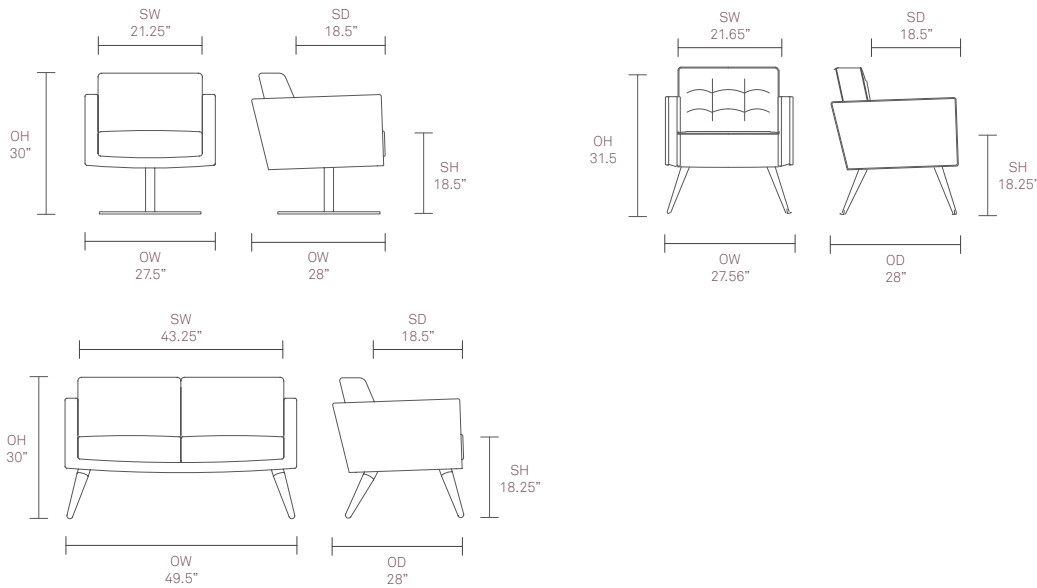

Optional Features

- Two-tone upholstery

Performance Standards

ANSI/BIFMA X5.4-2012

Dimensions

Environmental Performance

Material Content

Components are constructed of the following