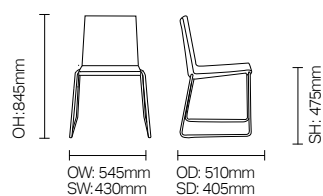

### Standard Features

- Moulded, contemporary stacking chair
- Smooth, wipe clean surfaces for infection management
- Easy clean Medipur™ anti-bacterial PU surfaces with anti-bacterial finish
- Stackable
- Maximum user weight 115kg (18st)

## DIMENSIONS

---