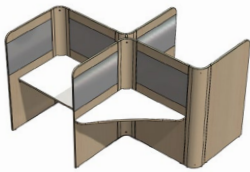

Product Name: Focus
Product Code: DSO/FS4/OK (Oak Finish)
DSO/FS4/BC (Birch Finish)
Description: A multi-station work hub offering small or large worksurfaces for touchdown or longer periods of work.

Dimensions	
Height	1425mm
Width	2172mm
Depth	1824mm
Weight	188kg