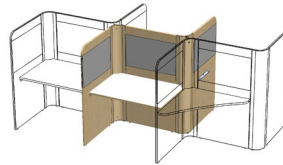

Product Name: Office
Product Code: DSO/OFF/OK (Oak Finish)
 DSO/OFF/BC (Birch Finish)
Description: A boundary defining, single-user workstation with a small footprint, maximising the use of small spaces.

Dimensions	
Height	1425mm
Width	1948mm
Depth	1800mm
Weight	131kg

Product Name: Cross
Product Code: DSO/CS4/OK (Oak Finish)
 DSO/CS4/BC (Birch Finish)
Description: A multi-station work hub with individual booths allowing spontaneous interactions between users.

Dimensions	
Height	1425mm
Width	1816mm
Depth	1816mm
Weight	131kg

Product Name: Focus
Product Code: DSO/FS4/OK (Oak Finish)
 DSO/FS4/BC (Birch Finish)
Description: A multi-station work hub offering small or large worksurfaces for touchdown or longer periods of work.

Dimensions	
Height	1425mm
Width	2172mm
Depth	1824mm
Weight	188kg

Product Name: Focus Extension Kit
Product Code: DSO/FSX/OK (Oak Finish)
 DSO/FSX/BC (Birch Finish)
Description: Two additional desk positions.