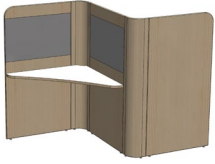

Dimensions	
Height	1425mm
Width	2172mm
Depth	1824mm
Weight	188kg

Product Name: Focus Extension Kit
Product Code: DSO/FSX/OK (Oak Finish)
 DSO/FSX/BC (Birch Finish)
Description: Two additional desk positions.

Dimensions	
Height	1425mm
Width	1086mm
Depth	1824mm
Weight	99kg

Options

Wood

Standard FOC Standard FOC

Table Top Finishes

16 Fenix Laminates Standard MFMDf Standard MFMDf Standard MFMDf Standard MFMDf

Felt

Standard FOC Standard FOC Standard FOC Standard FOC

SoloScape

Design by Connection

Product Name: Touchdown 2 Section
Product Code: DSO/TD2/OK (Oak Finish)
 DSO/TD2/BC (Birch Finish)
Description: A tessellated arrangement of two opposing desks for touchdown work activities.

Dimensions	
Height	1425mm
Width	2117mm
Depth	940mm
Weight	88kg

Product Name: Touchdown 3 Section
Product Code: DSO/TD3/OK (Oak Finish)
 DSO/TD3/BC (Birch Finish)
Description: A tessellated arrangement of three opposing desks for touchdown work activities.