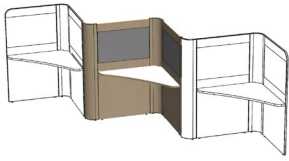

Product Name: Touchdown Extension Kit
Product Code: DSO/TDX/OK (Oak Finish)
DSO/TDX/BC (Birch Finish)
Description: Two additional desk positions.

Dimensions	
Height	1425mm
Width	1422mm
Depth	940mm
Weight	71kg