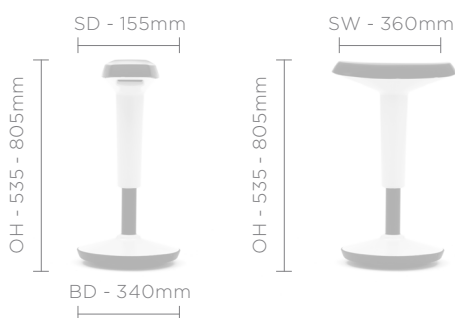

#### Standard Features (\*Selected models only)

Moulded plastic body with integral height adjustment levers  
Soft touch PU moulded base  
Soft touch PU moulded seat

### DIMENSIONS