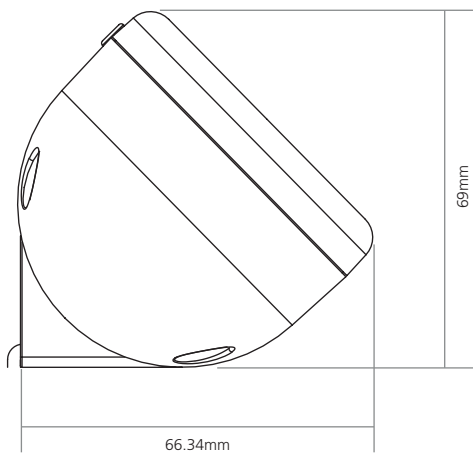

Cables: White modules are supplied with white cables and black modules are supplied with black cables.

Data Cables: CMD cannot accept any responsibility or liability for providing category 6 performance in products supplied. CMD cannot accept any responsibility or liability for providing HDMI performance in products supplied over 5m in length. Data fascias may be subject to colour change.

# BHC - Office Furniture Group

Black

White

UK Code	Schuko Code	Colour	Description
720001B	Please call	Black	2 x Power, 1 x Twin port Type A and C USB Charger, 2x Individual On/Off Switches, 2x Individual resettable 3A fuses, 1.5m mains lead to 3 pole connector
720001W	Please call	White	

### Cables

Code	Description
161713	3m Cat 6 data cable. Male to male connector
161239	2m USB data cable. Male to male connector
161718	2m HDMI data cable. Male to male connector