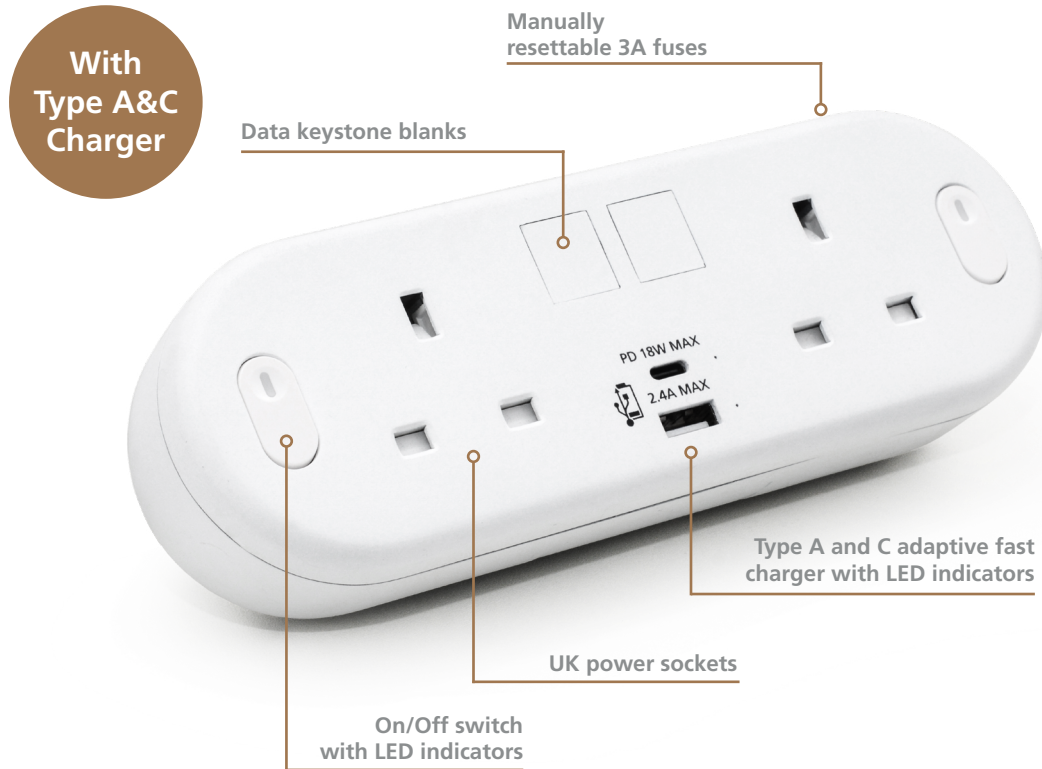

Capsule has a modern, curved appearance and has many new features including a dual port Type A and C adaptive fast charger with LED indicators, 2x UK sockets with individual switches and resettable 3A thermal fuses and includes fixing clamps. Capsule also has 2 data blanks which can house a range of data keystones.

## Capsule Power Module

### Features

- Choice of black or white
- 2x UK sockets with individual on/off switches and 3A resettable thermal fuses
- Fully integrated Type A and C twin port USB, adaptive charger
- 2x data blanks that can be modified to include a range of keystone couplers
- Supplied with C clamp fixing to fit desk thicknesses between 11mm and 30mm
- USB Type A and Type C chargers are designed and tested to: EMC (EN61000/EN55022/EN55020/EN55024/EN55013/EN55014) and LVD (EN60950)

## Adaptive Fast Charger Features

- Capsule offers PD and QC2 adaptive charging which is fast charging
- It works on the USBC connection by having:
  1. 5 Volts x 3.0 Amps
  2. 9 Volts x 2 Amps
  3. 12 Volts x 1.5 Amps option
  4. 5 volt x 2 Amp (= 10 watt) option on the USB A connection