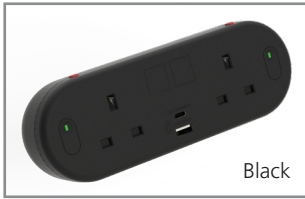

Capsule has a modern, curved appearance and has many new features including a dual port Type A and C adaptive fast charger with LED indicators, 2x UK sockets with individual switches and resettable 3A thermal fuses and includes fixing clamps. Capsule also has 2 data blanks which can house a range of data keystones.

### Features

- Choice of black or white
- 2x UK sockets with individual on/off switches and 3A resettable thermal fuses
- Fully integrated Type A and C twin port USB, adaptive charger
- 2x data blanks that can be modified to include a range of keystone couplers
- Supplied with C clamp fixing to fit desk thicknesses between 11mm and 30mm
- USB Type A and Type C chargers are designed and tested to: EMC (EN61000/EN55022/EN55020/EN55024/EN55013/EN55014) and LVD (EN60950)

# BHC - Office Furniture Group

Black

White

UK Code	Schuko Code	Colour	Description
720001B	Please call	Black	2 x Power, 1 x Twin port Type A and C USB Charger, 2x Individual On/Off Switches, 2x Individual resettable 3A fuses, 1.5m mains lead to 3 pole connector
720001W	Please call	White	