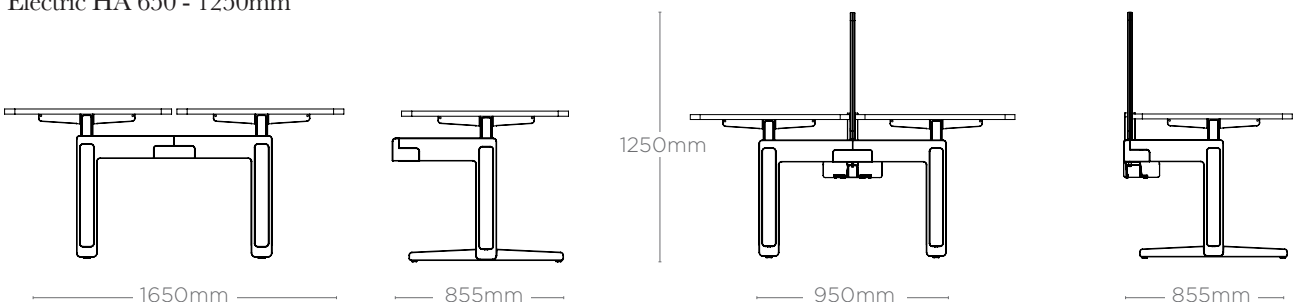

#### Specifiable Features

- In-line or back to back frames
- Height settable module 650-850mm
- Electric Height Adjustable Module 650-1250mm

### DIMENSIONS

- Height Settable 650-850mm
- Electric HA 650 - 1250mm