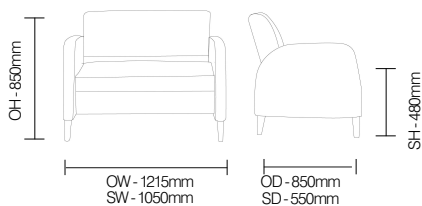

DIMENSIONS

FINISH OPTIONS

Leg stain options :

- Beech
- Pippy Oak
- Walnut

- Armati
- Shadow Beech