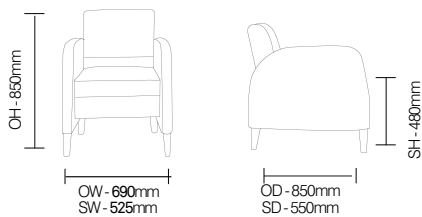

DIMENSIONS

FINISH OPTIONS

Leg stain options :

- Beech
- Pippy Oak
- Walnut

- Armati
- Shadow Beech