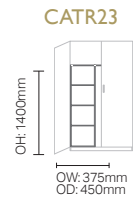

TRECO/
ACCENT *