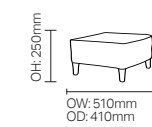

HURLEY

IMOGEN

IDRO

MOBY

OSBOURNE

RENAISSANCE

UMBRIA

VELVARE

VISTA

VIRTUOSO

LSVR06

ZENDA

DINING & café

ADRIATIC

AVENUE