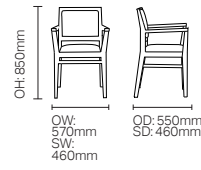

BERGEN

DCBE04

SH: 470mm

DARCEY

SH: 480mm

F LEG, C LEG & 714

F Leg, C Leg and 714 available with rectangular, square or circular top shapes. Various sizes available.

EVOKE DINING

SH: 480mm

BISTRO TABLE & BENCH SEAT

Bench Seats are made to order to bespoke sizes. Fluted Back option available DCBS02

JAVA

KASUMI

SH: 490mm

WALDORF

SH: 500mm

ZENDA DINING

SH: 500mm

COFFEE tables

DURHAM

EVOKE

HALF MOON

NEST

COFFEE TABLES

SONATA