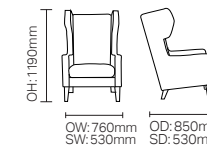

ZENDA

LSZE01