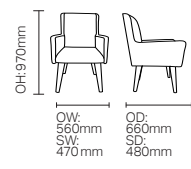

BERGEN

SH: 470mm

DARCEY

SH: 480mm

F LEG, C LEG & 714

F Leg, C Leg and 714 available with rectangular, square or circular top shapes. Various sizes available.

EVOKE DINING

DCEV02

SH: 480mm

BISTRO TABLE & BENCH SEAT

Bench Seats are made to order to bespoke sizes. Fluted Back option available DCBS02

JAVA

KASUMI

SH: 490mm

WALDORF

SH: 500mm

ZENDA DINING

SH: 500mm

COFFEE tables

DURHAM

EVOKE

HALF MOON

NEST

COFFEE TABLES

SONATA