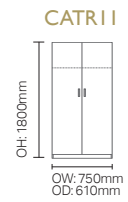

TRECO/
ACCENT *