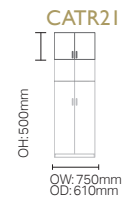

TRECO/
ACCENT *