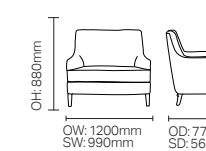

HURLEY

IMOGEN

IDRO

MOBY

OSBOURNE

RENAISSANCE

UMBRIA

VELVARE

VISTA

VIRTUOSO

LSVR04

ZENDA

DINING & café

ADRIATIC

AVENUE