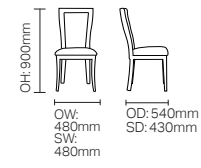

DCDA02

SH: 480mm

**F LEG, C LEG & 714**

F Leg

C Leg

714

F Leg, C Leg and 714 available with rectangular, square or circular top shapes. Various sizes available.

**EVOKE DINING**