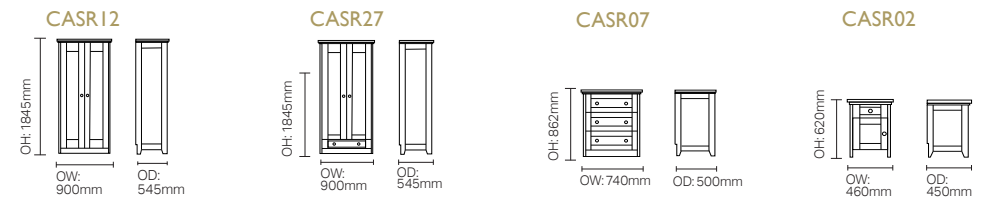

**ASTRA**

**WOODCOTE**

**BEDROOM furniture**

**BEDS**

**HEADBOARD**

**SHAKER**

**ETCH**

Bespoke size options available.