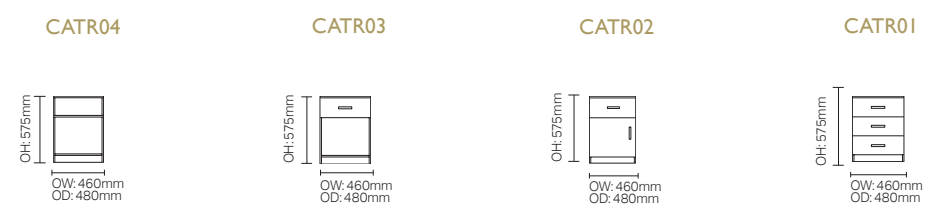

TRECO/ACCENT *