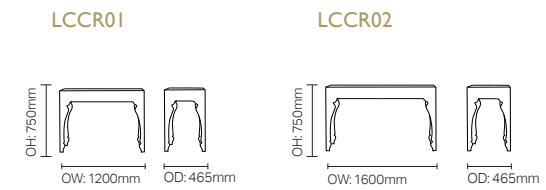

LOUNGE *cabinets*

CREDENZA