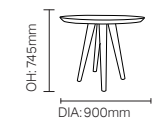

BERGEN

SH: 470mm

DARCEY

SH: 480mm

F LEG, C LEG & 714

F Leg, C Leg and 714 available with rectangular, square or circular top shapes. Various sizes available.

EVOKE DINING

SH: 480mm

TAEV02

BISTRO TABLE & BENCH SEAT

Bench Seats are made to order to bespoke sizes. Fluted Back option available DCBS02

JAVA

KASUMI

SH: 490mm

WALDORF

SH: 500mm

ZENDA DINING

SH: 500mm

COFFEE tables

DURHAM

EVOKE

HALF MOON

NEST

COFFEE TABLES

SONATA