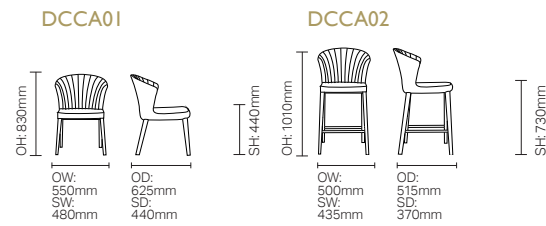

OCCASIONAL *seating*

ANNE & CHARLOTTE

CARDITA

ELFIN & PIXIE

FAWLEY

FELICITY

FLEX

FOOTCUBE

JASPER

KENSINGTON & PARK LANE

SUKI

VALENTINO

LOUNGE *cabinets*

CREDENZA

LADDERBACK

LETO