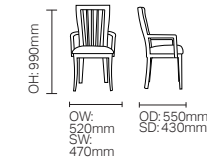

HURLEY

IMOGEN

IDRO

MOBY

OSBOURNE

RENAISSANCE

UMBRIA

VELVARE

VISTA

VIRTUOSO

ZENDA

DINING & café

ADRIATIC

S335

AVENUE