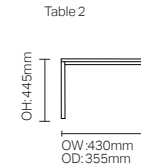

BERGEN

SH: 470mm

DARCEY

SH: 480mm

F LEG, C LEG & 714

F Leg, C Leg and 714 available with rectangular, square or circular top shapes. Various sizes available.

EVOKE DINING

SH: 480mm

BISTRO TABLE & BENCH SEAT

Bench Seats are made to order to bespoke sizes. Fluted Back option available DCBS02

JAVA

KASUMI

SH: 490mm

WALDORF

SH: 500mm

ZENDA DINING

SH: 500mm

COFFEE tables

DURHAM

EVOKE

HALF MOON

NEST

NTI

COFFEE TABLES

SONATA