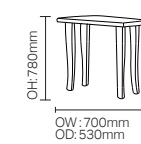

BERGEN

SH: 470mm

DARCEY

SH: 480mm

F LEG, C LEG & 714

F Leg, C Leg and 714 available with rectangular, square or circular top shapes. Various sizes available.

EVOKE DINING

SH: 480mm

BISTRO TABLE & BENCH SEAT

Bench Seats are made to order to bespoke sizes. Fluted Back option available DCBS02

JAVA

KASUMI

SH: 490mm

WALDORF

SH: 500mm

ZENDA DINING

SH: 500mm

COFFEE tables

DURHAM

EVOKE

HALF MOON

NEST

COFFEE TABLES

T15

SONATA

TASO03