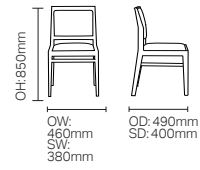

BERGEN

DCBE03

SH: 470mm

DARCEY

SH: 480mm

F LEG, C LEG & 714

F Leg, C Leg and 714 available with rectangular, square or circular top shapes. Various sizes available.

EVOKE DINING

SH: 480mm

BISTRO TABLE & BENCH SEAT

Bench Seats are made to order to bespoke sizes. Fluted Back option available DCBS02

JAVA

KASUMI

SH: 490mm

WALDORF

SH: 500mm

ZENDA DINING

SH: 500mm

COFFEE tables

DURHAM

EVOKE

HALF MOON

NEST

COFFEE TABLES

SONATA