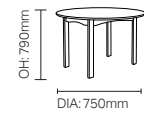

DCDA02

SH: 480mm

**F LEG, C LEG & 714**

F Leg

C Leg

714

F Leg, C Leg and 714 available with rectangular, square or circular top shapes. Various sizes available.

**EVOKE DINING**