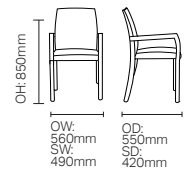

Bench Seats are made to order to bespoke sizes. Fluted Back option available DCBS02

**JAVA**

TAJ01

TAJ02

**KASUMI**

DCKA01

DCKA02

DCKA03