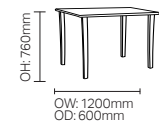

DCDA02

SH: 480mm

**F LEG, C LEG & 714**

F Leg

C Leg

714

F Leg, C Leg and 714 available with rectangular, square or circular top shapes. Various sizes available.

**EVOKE DINING**