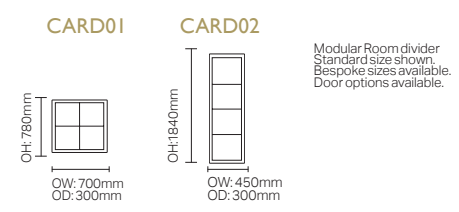

## LETO

**HAMPTON**

**PANAMA**

**ROOM DIVIDER**

**DISPLAY UNITS**

**RECLINERS & Riser/Recliners**

For Teal's full range of recliners and recliner options, please see our separate "Patient Recliners" brochure.