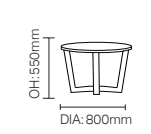

BERGEN

SH: 470mm

DARCEY

SH: 480mm

F LEG, C LEG & 714

F Leg, C Leg and 714 available with rectangular, square or circular top shapes. Various sizes available.

EVOKE DINING

SH: 480mm

BISTRO TABLE & BENCH SEAT

Bench Seats are made to order to bespoke sizes. Fluted Back option available DCBS02

JAVA

KASUMI

SH: 490mm

WALDORF

SH: 500mm

ZENDA DINING

SH: 500mm

COFFEE tables

DURHAM

EVOKE

HALF MOON

NEST

COFFEE TABLES

SONATA