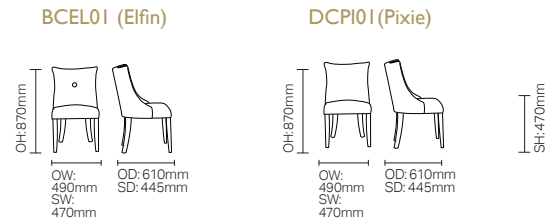

ELFIN & PIXIE