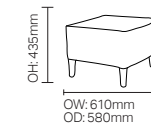

HURLEY

IMOGEN

IDRO

MOBY

OSBOURNE

RENAISSANCE

UMBRIA

VELVARE

VISTA

VIRTUOSO

LSVR03

ZENDA

DINING & café

ADRIATIC

AVENUE