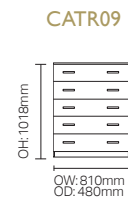

TRECO/
ACCENT *