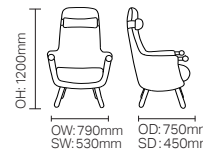

VELVARE

SSVE01