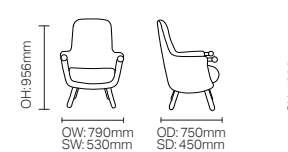

HURLEY

IMOGEN

IDRO

MOBY

OSBOURNE

RENAISSANCE

UMBRIA

VELVARE

SSVE02

VISTA

VIRTUOSO

ZENDA

DINING & café

ADRIATIC

AVENUE