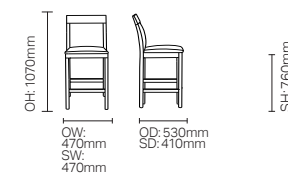

DCAV03 upholstered sides

DCAV04