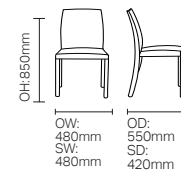

Bench Seats are made to order to bespoke sizes. Fluted Back option available DCBS02

**JAVA**

TAJ01

TAJ02

**KASUMI**

DCKA01

DCKA02

DCKA03