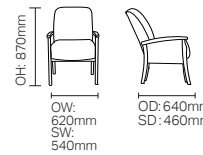

RENAISSANCE

LSRE01