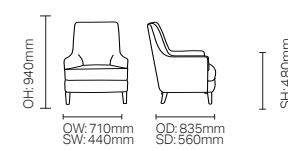

HURLEY

IMOGEN

IDRO

MOBY

OSBOURNE

RENAISSANCE

UMBRIA

VELVARE

VISTA

VIRTUOSO

LSVR05

ZENDA

DINING & café

ADRIATIC

AVENUE