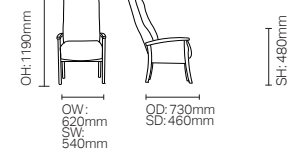

HURLEY

IMOGEN

IDRO

MOBY

OSBOURNE

RENAISSANCE

LSRE02

UMBRIA

VELVARE

VISTA

VIRTUOSO

ZENDA

DINING & café

ADRIATIC

AVENUE