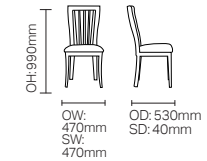

DINING & café

ADRIATIC

S334