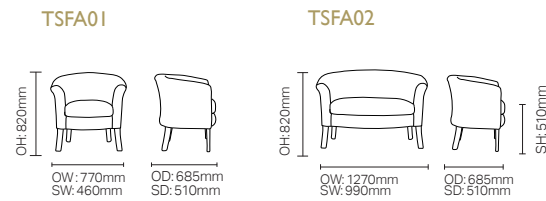

OCCASIONAL *seating*

ANNE & CHARLOTTE

CARDITA

ELFIN & PIXIE

FAWLEY

FELICITY

FLEX

FOOTCUBE

JASPER

KENSINGTON & PARK LANE

SUKI

VALENTINO

LOUNGE *cabinets*

CREDENZA

LADDERBACK

LETO