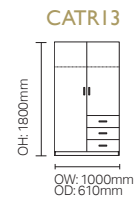

TRECO/
ACCENT *