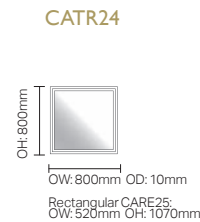

**TRECO/ACCENT \***

**TRECO/ACCENT \***

\*To order range required, insert appropriate product code: Treco **TR** or Accent **AC**. Regent shown.

TRECO/  
ACCENT \*

TRECO/  
ACCENT \*

TRECO/  
ACCENT \*

TRECO/  
ACCENT \*