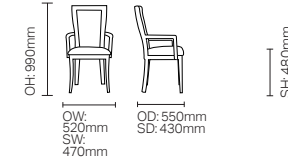

HURLEY

IMOGEN

IDRO

MOBY

OSBOURNE

RENAISSANCE

UMBRIA

VELVARE

VISTA

VIRTUOSO

ZENDA

DINING & café

ADRIATIC

S337

AVENUE