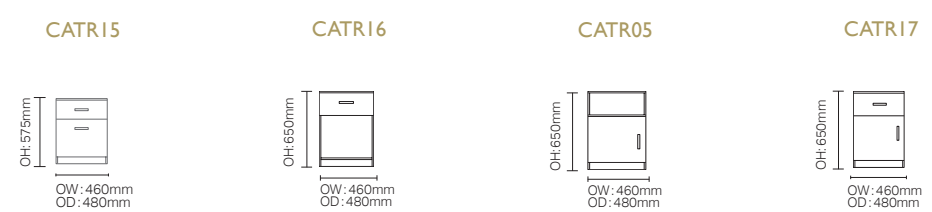

TRECO/ACCENT *

*To order range required, insert appropriate product code: Treco **TR** or Accent **AC**. Regent shown.