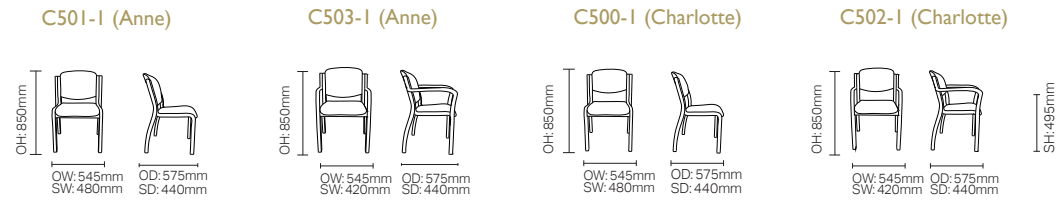

OCCASIONAL *seating*

ANNE & CHARLOTTE