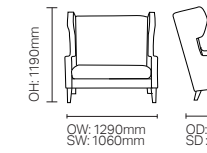

HURLEY

IMOGEN

IDRO

MOBY

OSBOURNE

RENAISSANCE

UMBRIA

VELVARE

VISTA

VIRTUOSO

ZENDA

LSZE02

DINING & café

ADRIATIC

AVENUE