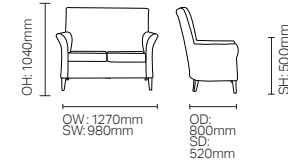

HURLEY

IMOGEN

IDRO

MOBY

OSBOURNE

RENAISSANCE

UMBRIA

SSUM02

VELVARE

VISTA

VIRTUOSO

ZENDA

DINING & café

ADRIATIC

AVENUE