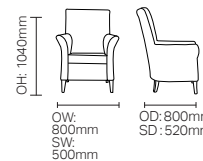

UMBRIA

SSUM01