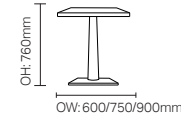

BISTRO TABLE & BENCH SEAT

T60