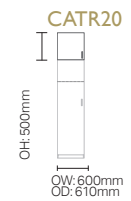

TRECO/
ACCENT *