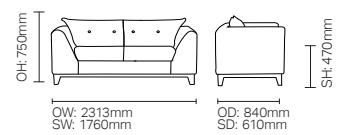

HURLEY

IMOGEN

IDRO

LSID03

MOBY

OSBOURNE

RENAISSANCE

UMBRIA

VELVARE

VISTA

VIRTUOSO

ZENDA

DINING & café

ADRIATIC

AVENUE