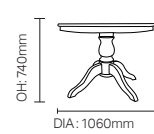

DCKA04

SH: 490mm

**WALDORF**

DCWA01

DCWA02

SH: 500mm

TAWA01

**ZENDA DINING**