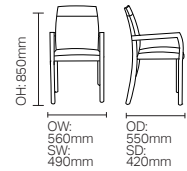

BERGEN

SH: 470mm

DARCEY

SH: 480mm

F LEG, C LEG & 714

F Leg, C Leg and 714 available with rectangular, square or circular top shapes. Various sizes available.

EVOKE DINING

SH: 480mm

BISTRO TABLE & BENCH SEAT

Bench Seats are made to order to bespoke sizes. Fluted Back option available DCBS02

JAVA

KASUMI

DCKA04

SH: 490mm

WALDORF

SH: 500mm

ZENDA DINING

SH: 500mm

COFFEE tables

DURHAM

EVOKE

HALF MOON

NEST

COFFEE TABLES

SONATA