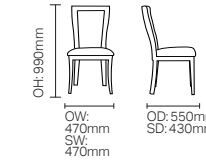

HURLEY

IMOGEN

IDRO

MOBY

OSBOURNE

RENAISSANCE

UMBRIA

VELVARE

VISTA

VIRTUOSO

ZENDA

DINING & café

ADRIATIC

S336

AVENUE