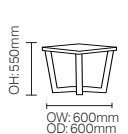

BERGEN

SH: 470mm

DARCEY

SH: 480mm

F LEG, C LEG & 714

F Leg, C Leg and 714 available with rectangular, square or circular top shapes. Various sizes available.

EVOKE DINING

SH: 480mm

BISTRO TABLE & BENCH SEAT

Bench Seats are made to order to bespoke sizes. Fluted Back option available DCBS02

JAVA

KASUMI

SH: 490mm

WALDORF

SH: 500mm

ZENDA DINING

SH: 500mm

COFFEE tables

DURHAM

EVOKE

HALF MOON

NEST

COFFEE TABLES

SONATA

TASO07