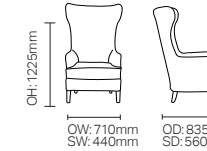

HURLEY

IMOGEN

IDRO

MOBY

OSBOURNE

RENAISSANCE

UMBRIA

VELVARE

VISTA

VIRTUOSO

LSVR02

ZENDA

DINING & café

ADRIATIC

AVENUE