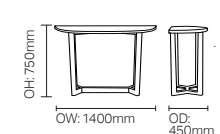

BERGEN

SH: 470mm

DARCEY

SH: 480mm

F LEG, C LEG & 714

F Leg, C Leg and 714 available with rectangular, square or circular top shapes. Various sizes available.

EVOKE DINING

SH: 480mm

BISTRO TABLE & BENCH SEAT

Bench Seats are made to order to bespoke sizes. Fluted Back option available DCBS02

JAVA

KASUMI

SH: 490mm

WALDORF

SH: 500mm

ZENDA DINING

SH: 500mm

COFFEE tables

DURHAM

EVOKE

HALF MOON

NEST

COFFEE TABLES

SONATA

TASO04