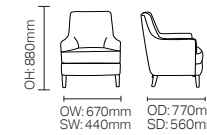

VIRTUOSO

LSVR01