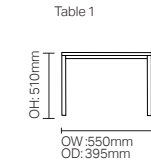

BERGEN

SH: 470mm

DARCEY

SH: 480mm

F LEG, C LEG & 714

F Leg, C Leg and 714 available with rectangular, square or circular top shapes. Various sizes available.

EVOKE DINING

SH: 480mm

BISTRO TABLE & BENCH SEAT

Bench Seats are made to order to bespoke sizes. Fluted Back option available DCBS02

JAVA

KASUMI

SH: 490mm

WALDORF

SH: 500mm

ZENDA DINING

SH: 500mm

COFFEE tables

DURHAM

EVOKE

HALF MOON

NEST

NTI

COFFEE TABLES

SONATA