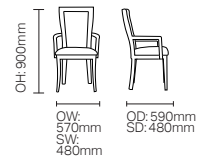

DCDA02

SH: 480mm

**F LEG, C LEG & 714**

F Leg

C Leg

714

F Leg, C Leg and 714 available with rectangular, square or circular top shapes. Various sizes available.

**EVOKE DINING**