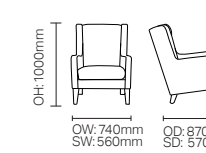

HURLEY

IMOGEN

IDRO

MOBY

OSBOURNE

RENAISSANCE

UMBRIA

VELVARE

VISTA

VIRTUOSO

ZENDA

LSZE03

DINING & café

ADRIATIC

AVENUE