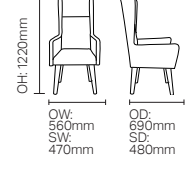

BERGEN

SH: 470mm

DARCEY

SH: 480mm

F LEG, C LEG & 714

F Leg, C Leg and 714 available with rectangular, square or circular top shapes. Various sizes available.

EVOKE DINING

DCEV03

SH: 480mm

BISTRO TABLE & BENCH SEAT

Bench Seats are made to order to bespoke sizes. Fluted Back option available DCBS02

JAVA

KASUMI

SH: 490mm

WALDORF

SH: 500mm

ZENDA DINING

SH: 500mm

COFFEE tables

DURHAM

EVOKE

HALF MOON

NEST

COFFEE TABLES

SONATA