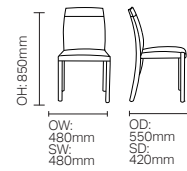

Bench Seats are made to order to bespoke sizes. Fluted Back option available DCBS02

**JAVA**

TAJ01

TAJ02

**KASUMI**

DCKA01

DCKA02

DCKA03