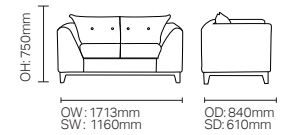

HURLEY

IMOGEN

IDRO

LSID02

MOBY

OSBOURNE

RENAISSANCE

UMBRIA

VELVARE

VISTA

VIRTUOSO

ZENDA

DINING & café

ADRIATIC

AVENUE