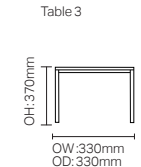

BERGEN

SH: 470mm

DARCEY

SH: 480mm

F LEG, C LEG & 714

F Leg, C Leg and 714 available with rectangular, square or circular top shapes. Various sizes available.

EVOKE DINING

SH: 480mm

BISTRO TABLE & BENCH SEAT

Bench Seats are made to order to bespoke sizes. Fluted Back option available DCBS02

JAVA

KASUMI

SH: 490mm

WALDORF

SH: 500mm

ZENDA DINING

SH: 500mm

COFFEE tables

DURHAM

EVOKE

HALF MOON

NEST

NTI

COFFEE TABLES

SONATA