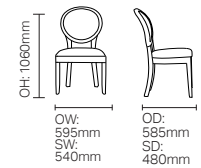

DCKA04

SH: 490mm

**WALDORF**

DCWA01

DCWA02

SH: 500mm

TAWA01

**ZENDA DINING**