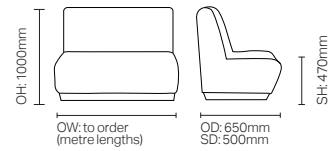

BERGEN

SH: 470mm

DARCEY

SH: 480mm

F LEG, C LEG & 714

F Leg, C Leg and 714 available with rectangular, square or circular top shapes. Various sizes available.

EVOKE DINING

SH: 480mm

BISTRO TABLE & BENCH SEAT

DCBS01

Bench Seats are made to order to bespoke sizes. Fluted Back option available DCBS02

JAVA

KASUMI

SH: 490mm

WALDORF

SH: 500mm

ZENDA DINING

SH: 500mm

COFFEE tables

DURHAM

EVOKE

HALF MOON

NEST

COFFEE TABLES

SONATA