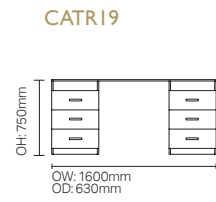

TRECO/
ACCENT *