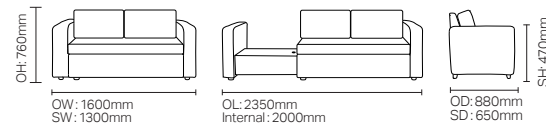

MOBY

BDMO01