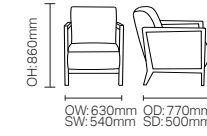

HURLEY

IMOGEN

IDRO

MOBY

OSBOURNE

RENAISSANCE

UMBRIA

VELVARE

VISTA

LSVI02

VIRTUOSO

ZENDA

DINING & café

ADRIATIC

AVENUE