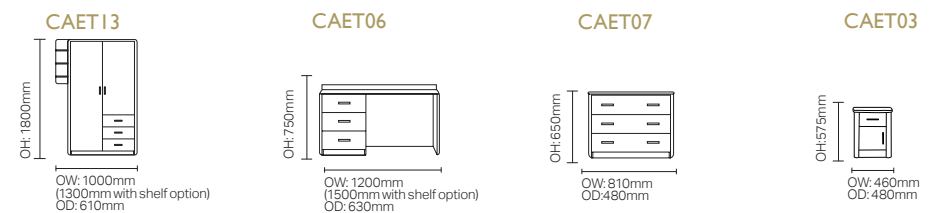

**ASTRA**

**WOODCOTE**

**BEDROOM furniture**

**BEDS**

**HEADBOARD**

**SHAKER**

**ETCH**

Bespoke size options available.