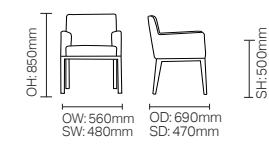

ZENDA DINING

DCZE01

SH: 500mm

COFFEE tables

DURHAM