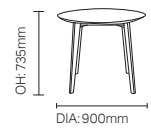

BERGEN

SH: 470mm

DARCEY

SH: 480mm

F LEG, C LEG & 714

F Leg, C Leg and 714 available with rectangular, square or circular top shapes. Various sizes available.

EVOKE DINING

SH: 480mm

BISTRO TABLE & BENCH SEAT

Bench Seats are made to order to bespoke sizes. Fluted Back option available DCBS02

JAVA

TAJ02

KASUMI

SH: 490mm

WALDORF

SH: 500mm

ZENDA DINING

SH: 500mm

COFFEE tables

DURHAM

EVOKE

HALF MOON

NEST

COFFEE TABLES

SONATA