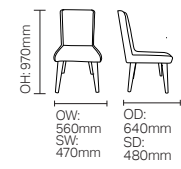

EVOKE DINING

DCEV01