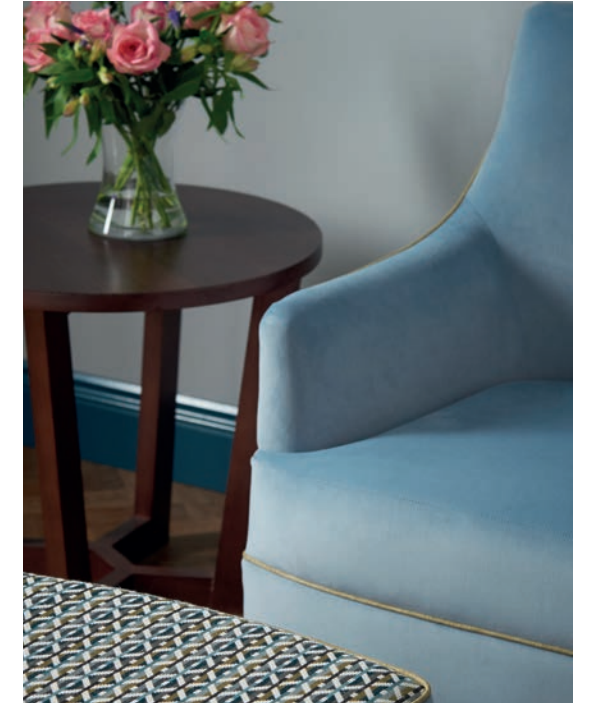

The compact 2-seater sofa and stylish pouffe offer co-ordinating pieces to complement the Virtuoso range. Our oak ladder back unit adds interest and much needed space to add those homely touches.

1. Ladderback Display Unit LCLB01
2. Christie Low Back TSCH02
3. Virtuoso Pouffe LSVR03
4. Virtuoso 2-Seater Sofa LSVR04