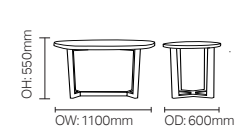

BERGEN

SH: 470mm

DARCEY

SH: 480mm

F LEG, C LEG & 714

F Leg, C Leg and 714 available with rectangular, square or circular top shapes. Various sizes available.

EVOKE DINING

SH: 480mm

BISTRO TABLE & BENCH SEAT

Bench Seats are made to order to bespoke sizes. Fluted Back option available DCBS02

JAVA

KASUMI

SH: 490mm

WALDORF

SH: 500mm

ZENDA DINING

SH: 500mm

COFFEE tables

DURHAM

EVOKE

HALF MOON

NEST

COFFEE TABLES

SONATA