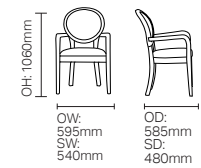

WALDORF

DCWA01