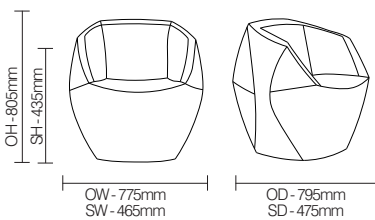

Optional Features

- Matching chair
- Weighting options 50kg and 70kg

Performance Standards

- BS EN 16139:2013
- BS5852 Clause 12 IS5 (crib 5)

DIMENSIONS

FINISH OPTIONS

Durable, one piece rotationally moulded polyethylene

Design by Ben Grafton - Registered design no 4039777

Standard Features

- Standard weight 30kg
- Hexagonal shape offers complete anti-ligature and concealment free design with rounded edges, no sharp corners
- Flowing design - difficult to handle/move
- Self righting assist

Optional Features

- Matching table
- Weighting options 50kg and 70kg

Performance Standards

BS EN 16139:2013
BS5852 Clause 12 IS5 (crib 5)

DIMENSIONS

FINISH OPTIONS

Durable, one piece rotationally moulded polyethylene