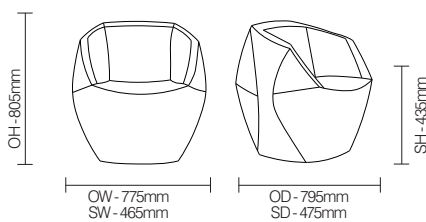

DIMENSIONS

FINISH OPTIONS

- Available in a range of contract vinyls and fabrics