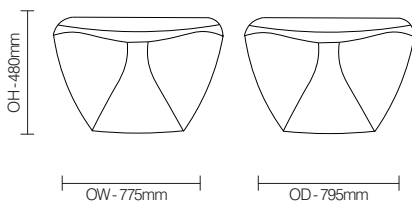

- Standard weight 30kg
- Hexagonal shape offers complete anti-ligature and concealment free design with rounded edges, no sharp corners
- Flowing design - difficult to handle/move
- Self righting assist

Optional Features

- Matching chair
- Weighting options 50kg and 70kg

Performance Standards

- BS EN 16139:2013
- BS5852 Clause 12 IS5 (crib 5)

DIMENSIONS

FINISH OPTIONS

Durable, one piece rotationally moulded polyethylene