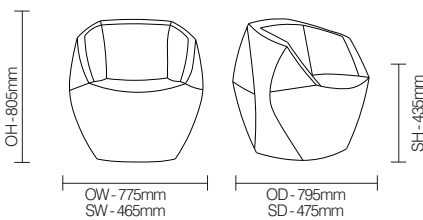

- Standard weight 30kg
- Hexagonal shape offers complete anti-ligature and concealment free design with rounded edges, no sharp corners
- Flowing design - difficult to handle/move
- Self righting assist

Optional Features

- Matching table
- Linking option
- Weighting options 50kg and 70kg

Performance Standards

- BS EN 16139:2013
- BS5852 Clause 12 IS5 (crib 5)

DIMENSIONS

FINISH OPTIONS

- Available in a range of contract vinyls and fabrics