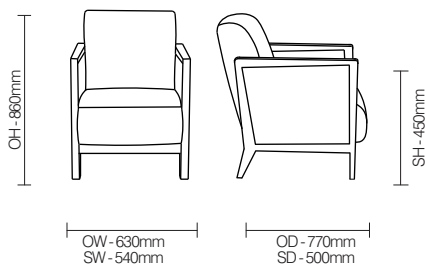

Vista/ LSVI02

Vista is a versatile chair with stylish show wood frame, waterfall seat and upholstered arms.

Standard Features

- Filled, upholstered arms
- Waterfall seat

Optional Features

- Cut-out hand grips (**LSVI03**)
- No filled arms (**LSVI03**)

Performance Standards

- BS EN 1022:2005
- BS EN 15373:2007 Test Level 3

DIMENSIONS

FINISH OPTIONS

Leg stain options :

- Beech
- Pippy Oak
- Walnut
- Armati
- Shadow Beech