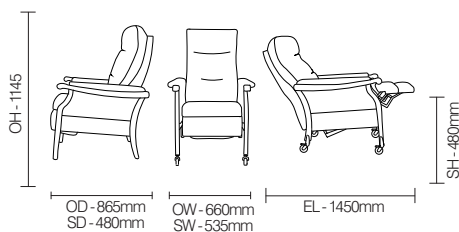

Standard Features

- Electric rise and recline
- Wheeled castors
- Reflexion™ BB foam
- Removable seat to aid infection control
- Medicote anti-bacterial lacquer
- Maximum load 160kg (25st)

Optional Features

- Wide Armpads
- Wings (**F62W**)

Performance Standards

BS EN 1022:2005

DIMENSIONS

FINISH OPTIONS

Wood stain options :

- Beech
- Pippy Oak
- Walnut
- Armati
- Shadow Beech