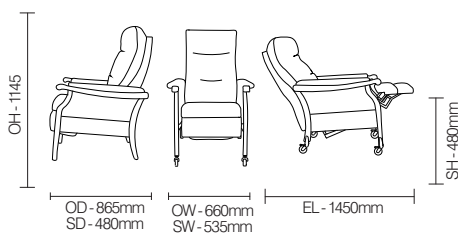

BS EN 1022:2005

DIMENSIONS

FINISH OPTIONS

Wood stain options :

- Beech
- Pippy Oak
- Walnut
- Armati
- Shadow Beech

Faraday / F61

Faraday is an electric recliner with deep padded upholstery and comfortable seating position. It has smooth action backrest recline, legrest elevation and the aesthetics and warmth of a natural wood finish.