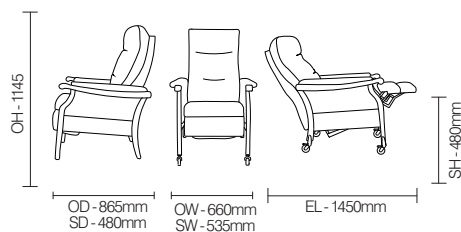

DIMENSIONS

FINISH OPTIONS

Wood stain options :

- Beech
- Pippy Oak
- Walnut
- Armati
- Shadow Beech