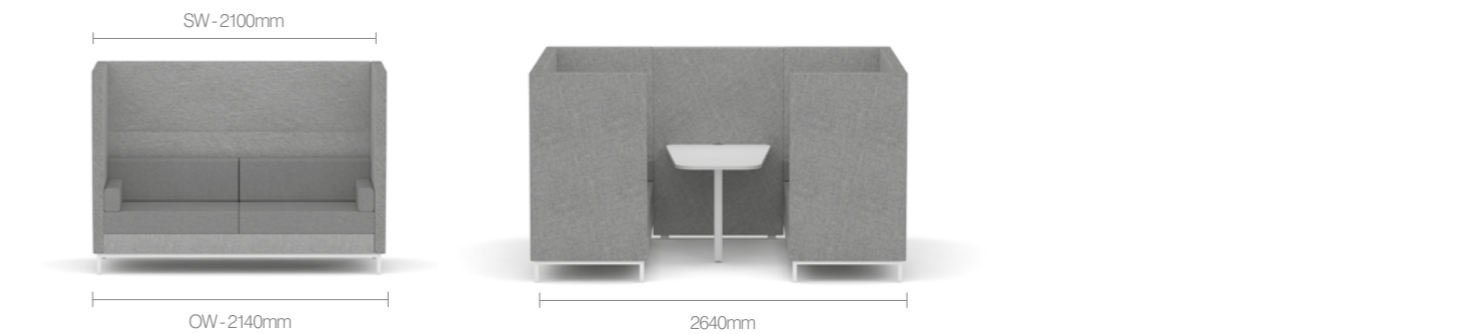

Elegance

bhc furniture
plan - manage - install

Working Together.

Available as a single and two seat unit with complementary tables, it is sure to suit a multitude of applications.

Options

Elegance is available as a chair, two or three seat sofa. Elegance can be configured into breakout booths with the addition of a media panel and table.

Dimensions

OH-Overall Height OD-Overall Depth OW-Overall Width AH-Arm Height BH-Back Height SH-Seat Height SW-Seat Width SD-Seat Depth

Elegance

standard & optional features/finishes

- Standard feature
- Not available

	ELG01 Single Seat	ELG02 Double Seat	ELG03 Three Seat	ELG12 Two Seat Booth	ELG14 Four Seat Booth	ELG16 Six Seat Booth
Traditional carcass construction	●	●	●	●	●	●
Fitted back cushions	●	●	●	□	□	□
Fully upholstered	●	●	●	●	●	●
25mm MFC tops are available in Strata Oak, Autumn, Winter Oak & White	□	□	□	●	●	●
Square tubular frame finished in Black powder coat	●	●	●	□	□	□
Tubular frame finished in Black powder coat	□	□	□	●	●	●
Optional features						
Square tube frame available in Silver or White powder coat	+£	+£	+£	+£	+£	+£
Two-tone upholstery (use the price band of the highest fabrics selected)	+£	+£	+£	+£	+£	+£