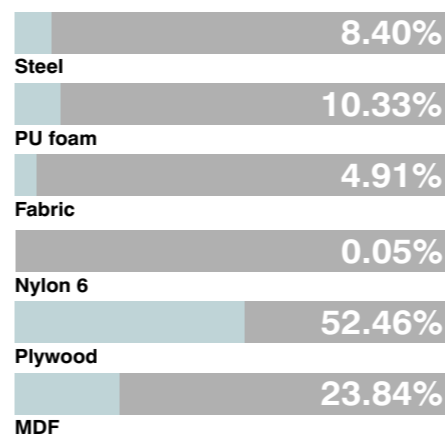

Frame Finishes

Black (Powder Coat)

Silver (Powder Coat)

White (Powder Coat)

MFC Finishes

Strata Oak

Autumn

Winter Oak

White

Colour images above are for reference only. Please verify with actual colour sample.

to specify your product...

1. Check the **Standard Features and Finishes** and select the **Model** you require
2. Select the **Fabric Band** for the fabric you are using (standard fabrics are listed on page 258-259), this will give you the basic price per product
3. Select any **Optional Extras or Alternative Finishes** you require and add on any extra costs as shown per chair
4. You now have the total cost and specification for **Your Product**

When ordering, please ensure that you send us all this information, so we can correctly fulfil your requirements.

Material Content

Components are constructed of the following

Recycled Content

Contains up to 17.30% of Recycled Material

Recyclability

The range is 99% recyclable

99%