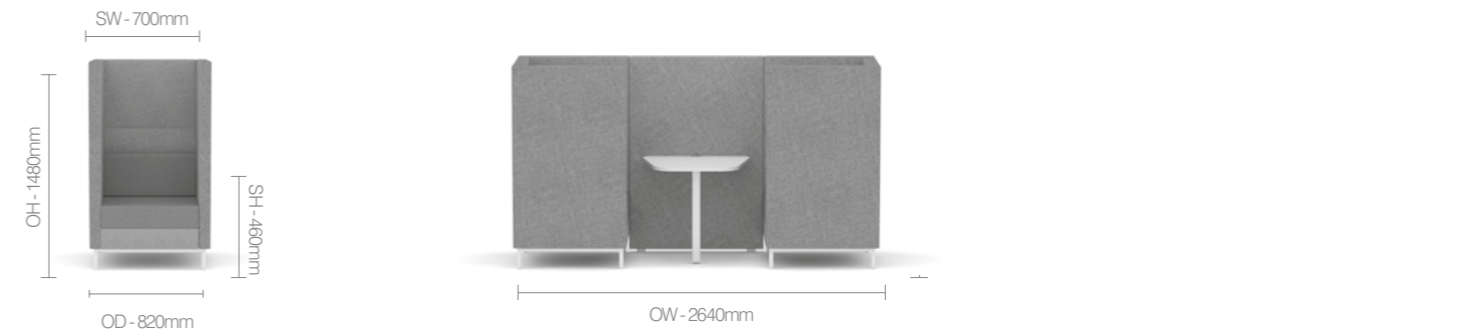

Elegance

bhc furniture
plan - manage - install

Working Together.

Available as a single and two seat unit with complementary tables, it is sure to suit a multitude of applications.

Options

Elegance is available as a chair, two or three seat sofa. Elegance can be configured into breakout booths with the addition of a media panel and table.

Dimensions

OH-Overall Height OD-Overall Depth OW-Overall Width AH-Arm Height BH-Back Height SH-Seat Height SW-Seat Width SD-Seat Depth

Elegance

standard & optional features/finishes

- Standard feature
- Not available

	ELG01 Single Seat	ELG02 Double Seat	ELG03 Three Seat	ELG12 Two Seat Booth	ELG14 Four Seat Booth	ELG16 Six Seat Booth
Traditional carcass construction	●	●	●	●	●	●
Fitted back cushions	●	●	●	□	□	□
Fully upholstered	●	●	●	●	●	●
25mm MFC tops are available in Strata Oak, Autumn, Winter Oak & White	□	□	□	●	●	●
Square tubular frame finished in Black powder coat	●	●	●	□	□	□
Tubular frame finished in Black powder coat	□	□	□	●	●	●
Optional features						
Square tube frame available in Silver or White powder coat	+£	+£	+£	+£	+£	+£
Two-tone upholstery (use the price band of the highest fabrics selected)	+£	+£	+£	+£	+£	+£