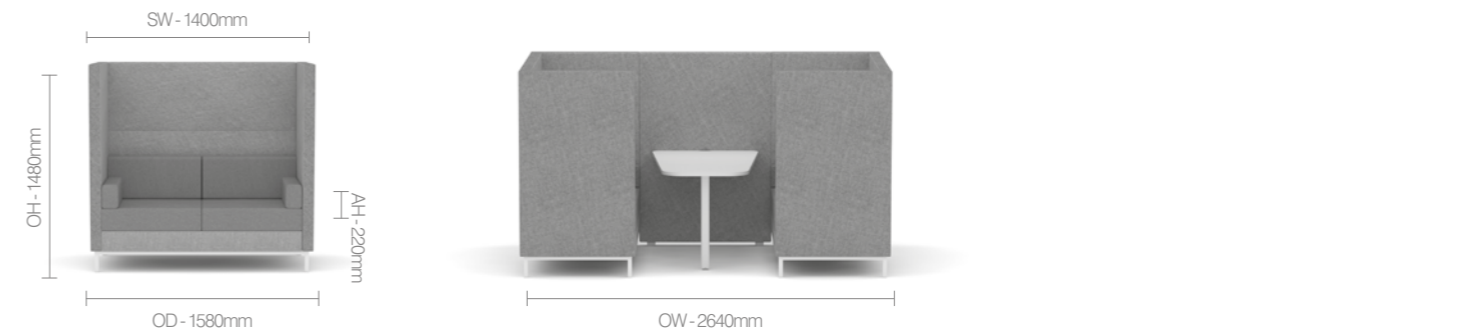

Elegance

bhc furniture
plan - manage - install

Working Together.

Available as a single and two seat unit with complementary tables, it is sure to suit a multitude of applications.

Options

Elegance is available as a chair, two or three seat sofa. Elegance can be configured into breakout booths with the addition of a media panel and table.

Dimensions

OH-Overall Height OD-Overall Depth OW-Overall Width AH-Arm Height BH-Back Height SH-Seat Height SW-Seat Width SD-Seat Depth

Elegance

standard & optional features/finishes

- Standard feature
- Not available

	ELG01 Single Seat	ELG02 Double Seat	ELG03 Three Seat	ELG12 Two Seat Booth	ELG14 Four Seat Booth	ELG16 Six Seat Booth
Traditional carcass construction	●	●	●	●	●	●
Fitted back cushions	●	●	●	□	□	□
Fully upholstered	●	●	●	●	●	●
25mm MFC tops are available in Strata Oak, Autumn, Winter Oak & White	□	□	□	●	●	●
Square tubular frame finished in Black powder coat	●	●	●	□	□	□
Tubular frame finished in Black powder coat	□	□	□	●	●	●
Optional features						
Square tube frame available in Silver or White powder coat	+£	+£	+£	+£	+£	+£
Two-tone upholstery (use the price band of the highest fabrics selected)	+£	+£	+£	+£	+£	+£