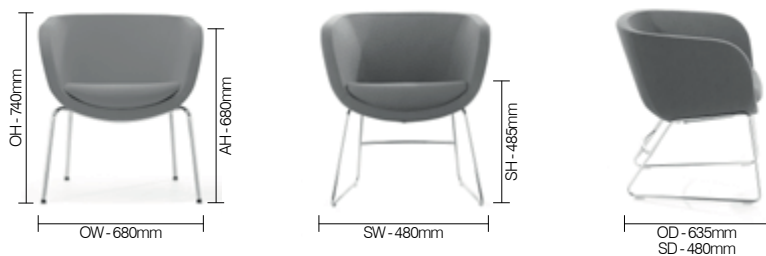

Standard Features (*Selected models only)

Moulded foam construction
Wire frame*
Tubular steel frame*
Plastic glides

Optional Features

Two-tone upholstery

Performance Standards

EN 13761:2002-4
EN 15373:2007-L2

DIMENSIONS

Karma

Karma is a light, refreshing design that clearly pays reference to the iconic tub chairs of the 50's. Its simplicity however should not be misinterpreted, its generous sitting area for such a compact overall footprint offers great comfort. The chair has been designed to work equally well in lounge and waiting environments as in the more informal meeting spaces that are seen more and more in today's workplace.