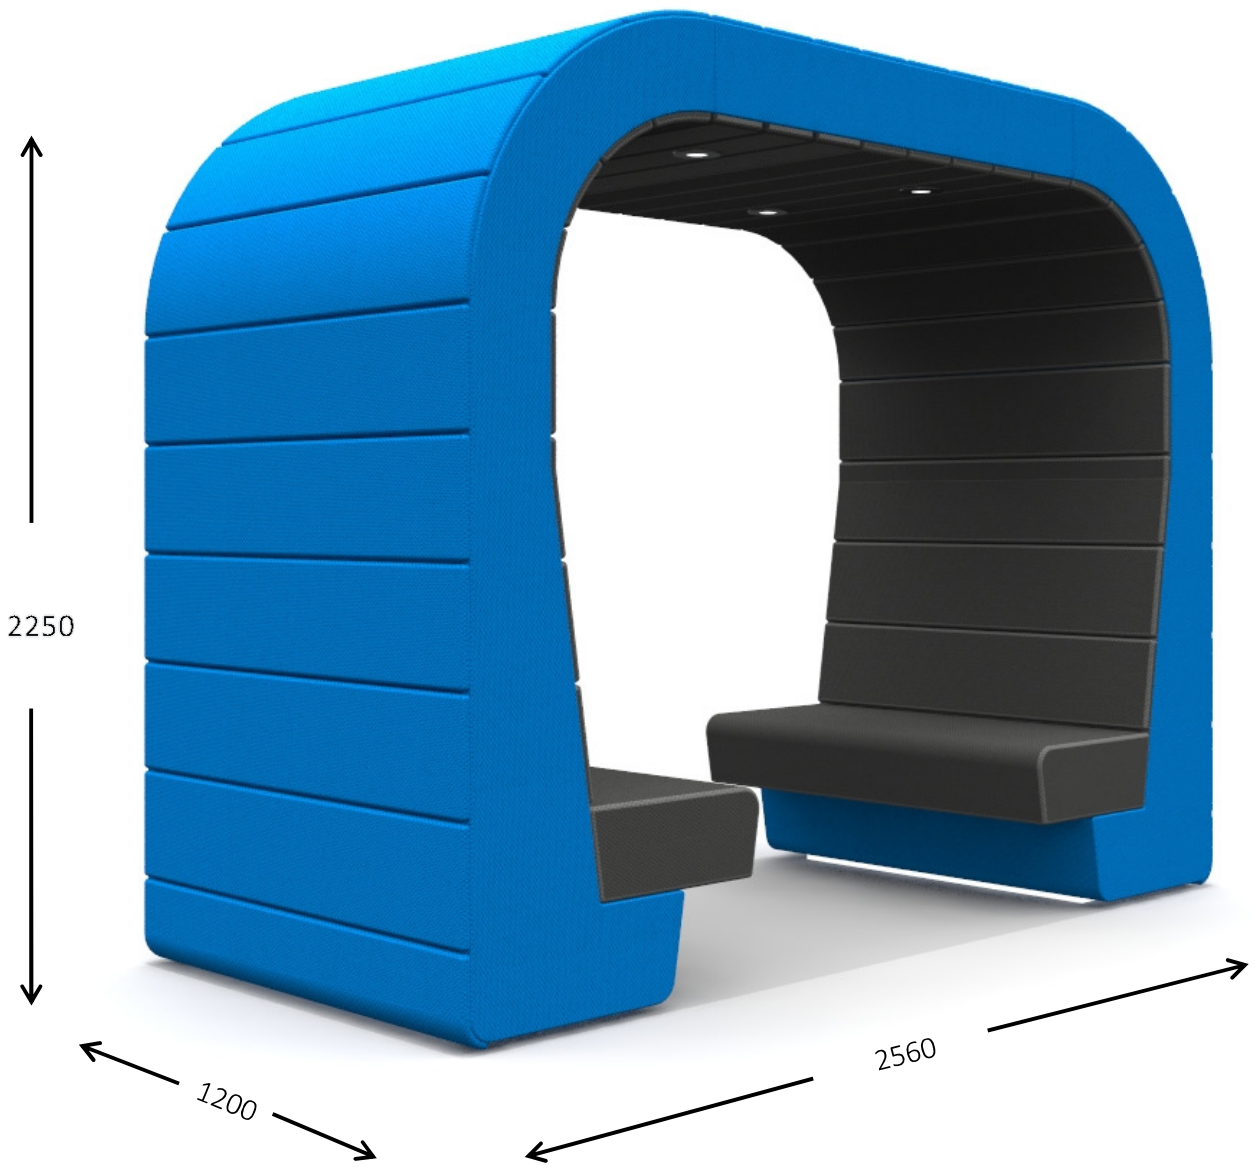

Specialist Products

S E A T E D

HUB

Hub is a freestanding, fully upholstered seating / meeting booth, it is supplied with integral lighting which is powered via a standard 13amp U.K. power socket.

Hub is available as a two seat, or four seat module. HUB-2 has two down lights while HUB-4 has four lights. Lights are operated via an infer-red switch which is located in the roof.

Hub has a solid wood frame construction with cable access cut-outs through out the frame, enabling power leads to be fed down either backrest. The seat cushions are removable to allow easy access to any power modules which may be located under the unit.

Hub can be upholstered in a wide range of fabrics and is available in one or a two tone colour finish.

HUB-2

2560mm wide x 800mm deep x 2200mm high. Two seat fully upholstered enclosed module. Fitted with two low voltage downlights and IR switch. (Delivered & Assembled onsite).

H 2250mm, **D** 1200mm, **W** 2560mm