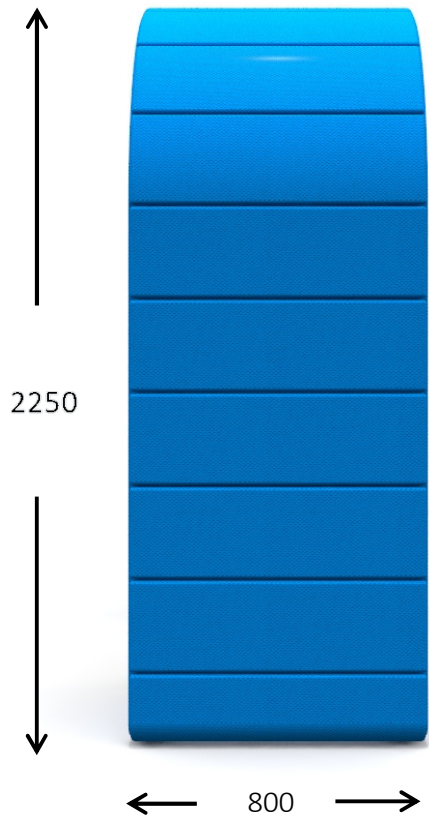

Specialist Products

S E A T E D

HUB

Hub is a freestanding, fully upholstered seating / meeting booth, it is supplied with integral lighting which is powered via a standard 13amp U.K. power socket.

Hub is available as a two seat, or four seat module. HUB-2 has two down lights while HUB-4 has four lights. Lights are operated via an infer-red switch which is located in the roof.

Hub can be upholstered in a wide range of fabrics and is available in one or a two tone colour finish.

HUB-2

2560mm wide x 800mm deep x 2200mm high. Two seat fully upholstered enclosed module. Fitted with two low voltage downlights and IR switch. (Delivered & Assembled onsite).

H 2250mm, **D** 800mm, **W** 2600mm

HUB-4

2560mm wide x 1200mm deep x 2200mm high. Four seater fully upholstered enclosed module. Fitted with four downlights and IR switch. (Delivered & Assembled onsite).

H 2250mm, **D** 1200mm, **W** 2560mm