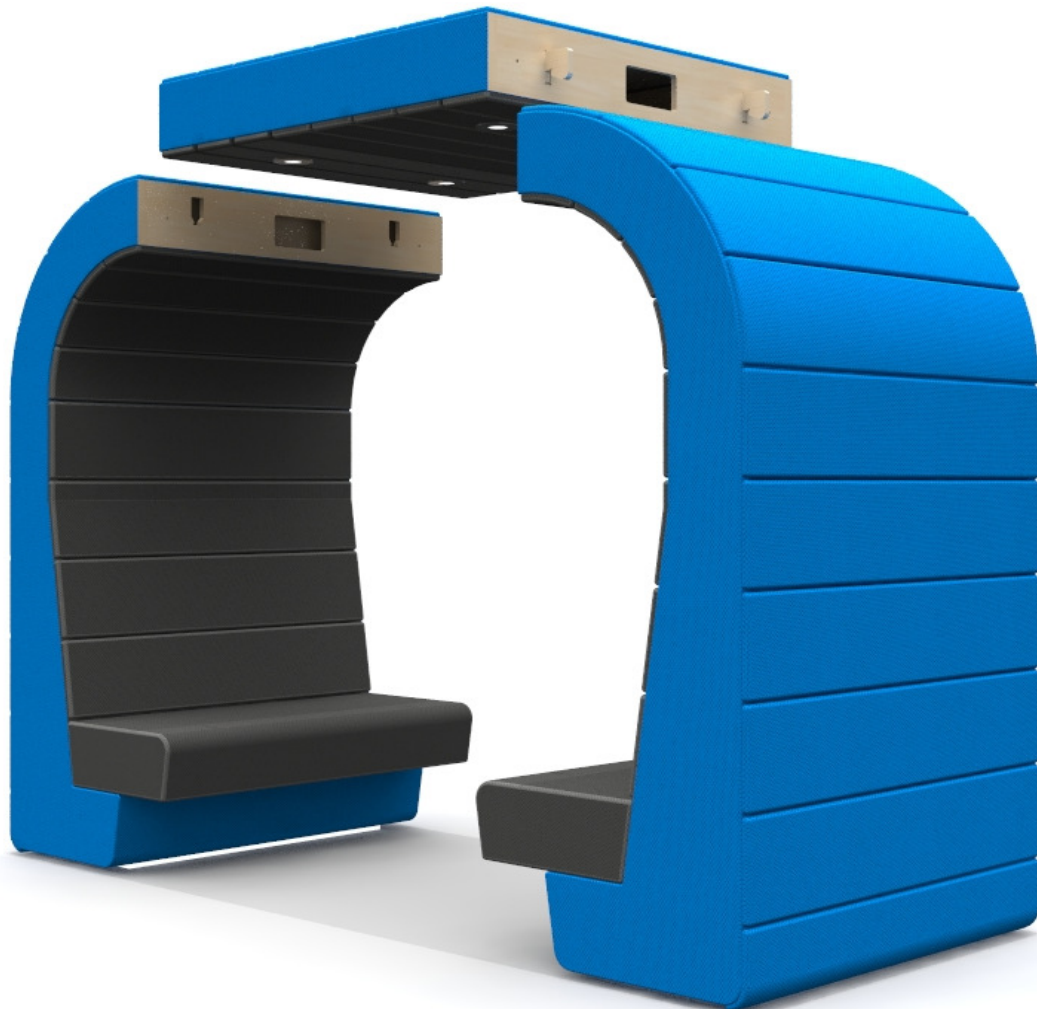

Specialist Products

S E A T E D

HUB

Hub is a freestanding, fully upholstered seating / meeting booth, it is supplied with integral lighting which is powered via a standard 13amp U.K. power socket.

Hub is available as a two seat, or four seat module. HUB-2 has two down lights while HUB-4 has four lights. Lights are operated via an infer-red switch which is located in the roof.

Hub has a solid wood frame construction with cable access cut-outs through out the frame, enabling power leads to be fed down either backrest. The seat cushions are removable to allow easy access to any power modules which may be located under the unit.

Hub can be upholstered in a wide range of fabrics and is available in one or a two tone colour finish.

HUB-2

2560mm wide x 800mm deep x 2200mm high. Two seat fully upholstered enclosed module. Fitted with two low voltage downlights and IR switch. (Delivered & Assembled onsite).

H 2250mm, **D** 1200mm, **W** 2560mm