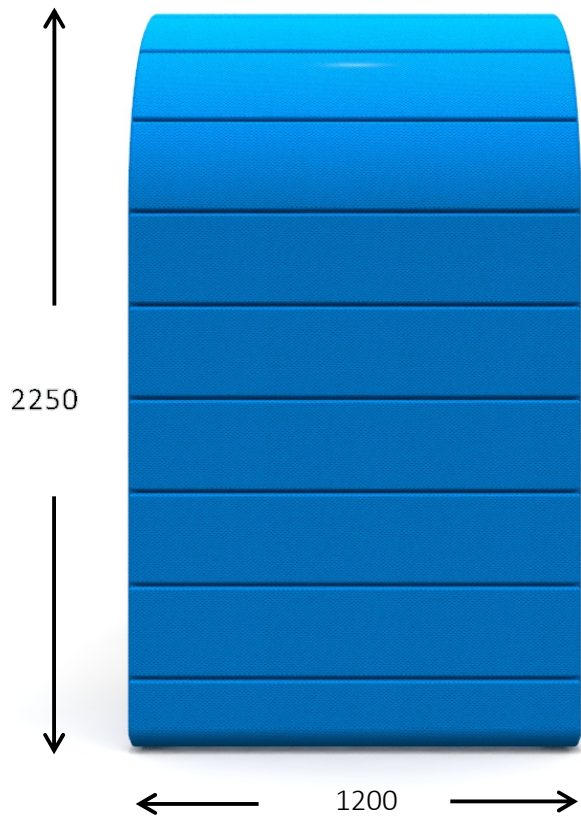

Specialist Products

S E A T E D

HUB

Hub is a freestanding, fully upholstered seating / meeting booth, it is supplied with integral lighting which is powered via a standard 13amp U.K. power socket.

Hub is available as a two seat, or four seat module. HUB-2 has two down lights while HUB-4 has four lights. Lights are operated via an infer-red switch which is located in the roof.

Hub can be upholstered in a wide range of fabrics and is available in one or a two tone colour finish.

HUB-2

2560mm wide x 800mm deep x 2200mm high. Two seat fully upholstered enclosed module. Fitted with two low voltage downlights and IR switch. (Delivered & Assembled onsite).

H 2250mm, **D** 800mm, **W** 2600mm

HUB-4

2560mm wide x 1200mm deep x 2200mm high. Four seater fully upholstered enclosed module. Fitted with four downlights and IR switch. (Delivered & Assembled onsite).

H 2250mm, **D** 1200mm, **W** 2560mm