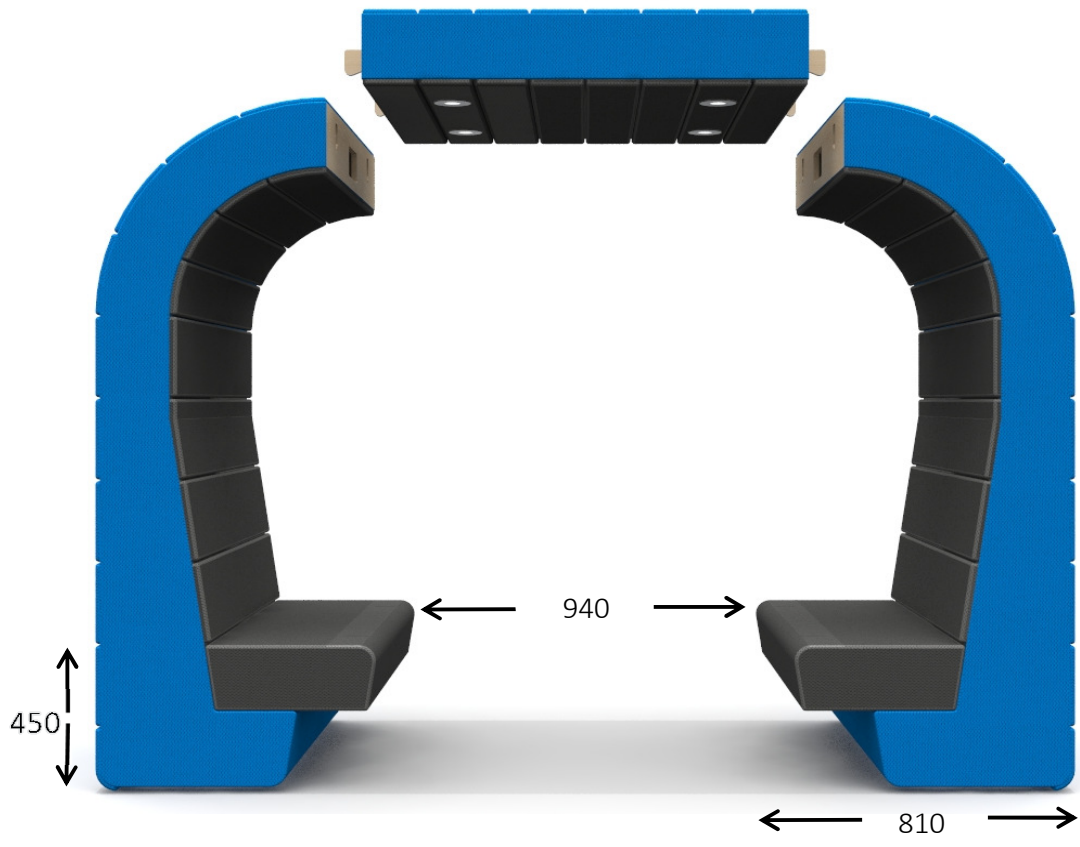

Specialist Products

S E A T E D

HUB

Hub is a freestanding, fully upholstered seating / meeting booth, it is supplied with integral lighting which is powered via a standard 13amp U.K. power socket.

Hub is available as a two seat, or four seat module. HUB-2 has two down lights while HUB-4 has four lights. Lights are operated via an infer-red switch which is located in the roof.

Hub has a solid wood frame construction with cable access cut-outs through out the frame, enabling power leads to be fed down either backrest. The seat cushions are removable to allow easy access to any power modules which may be located under the unit.

Hub can be upholstered in a wide range of fabrics and is available in one or a two tone colour finish.

HUB-2

2560mm wide x 800mm deep x 2200mm high. Two seat fully upholstered enclosed module. Fitted with two low voltage downlights and IR switch. (Delivered & Assembled onsite).

H 2250mm, **D** 1200mm, **W** 2560mm