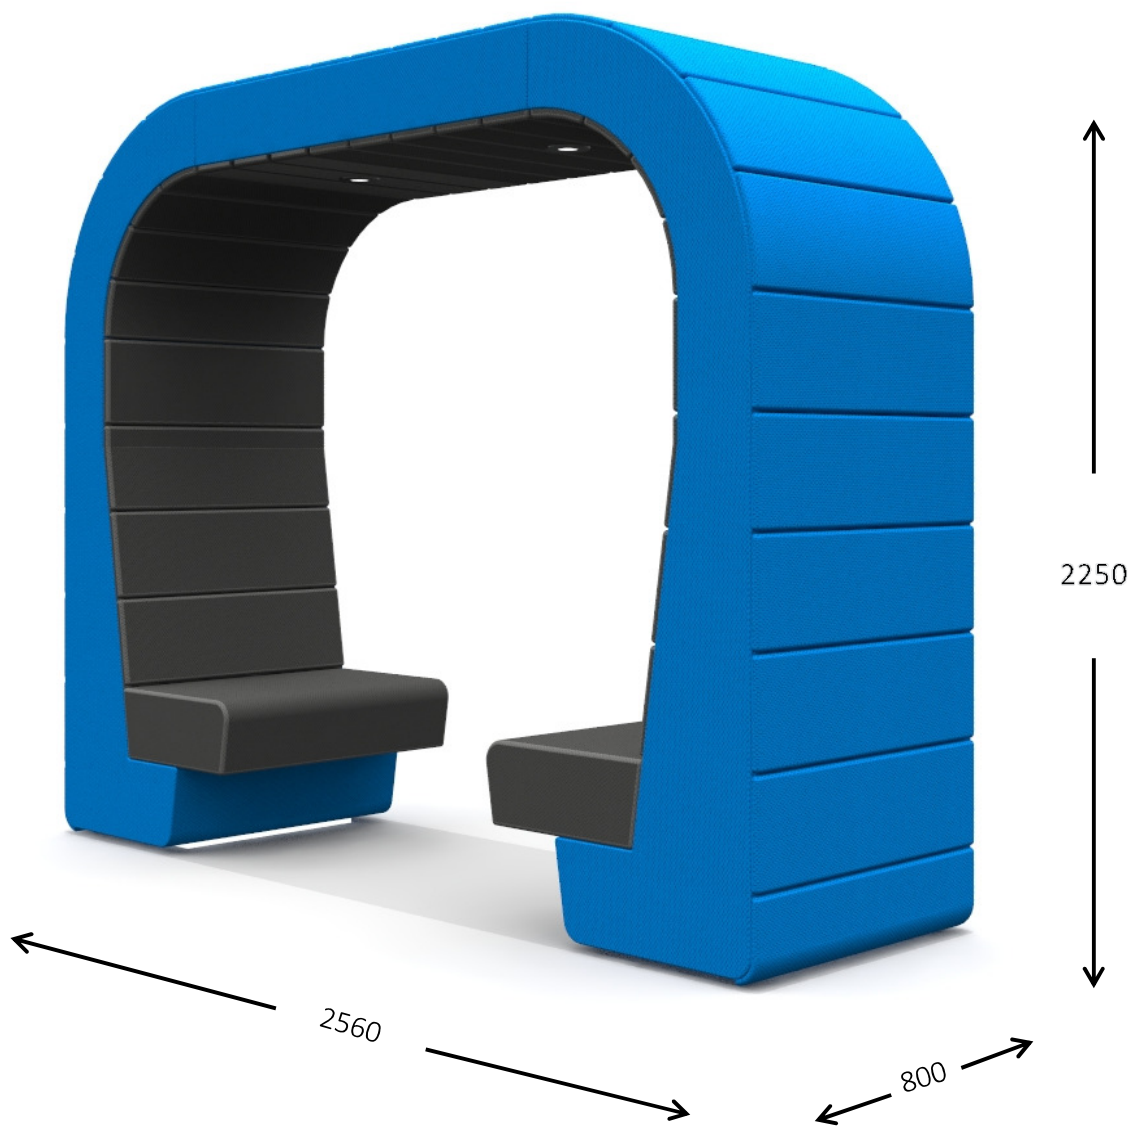

Specialist Products

S E A T E D

HUB

Hub is a freestanding, fully upholstered seating / meeting booth, it is supplied with integral lighting which is powered via a standard 13amp U.K. power socket.

Hub is available as a two seat, or four seat module. HUB-2 has two down lights while HUB-4 has four lights. Lights are operated via an infer-red switch which is located in the roof.

Hub has a solid wood frame construction with cable access cut-outs through out the frame, enabling power leads to be fed down either backrest. The seat cushions are removable to allow easy access to any power modules which may be located under the unit.

Hub can be upholstered in a wide range of fabrics and is available in one or a two tone colour finish.

HUB-2

2560mm wide x 800mm deep x 2200mm high. Two seat fully upholstered enclosed module. Fitted with two low voltage downlights and IR switch. (Delivered & Assembled onsite).

H 2250mm, **D** 1200mm, **W** 2560mm