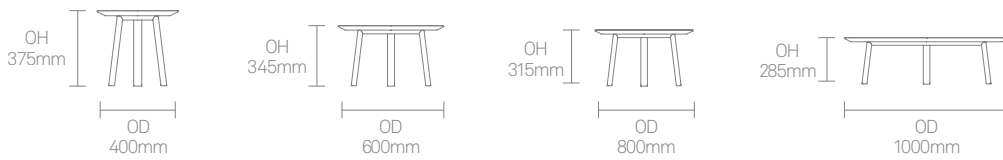

Standard Features

(* - Selected models only)

Reformed Oak veneer face tops on 25mm

MDF with a cutback, clear lacquered edge profile

Tubular Steel, tripod leg frame

Plastic Glides

Dimensions

Finish Options