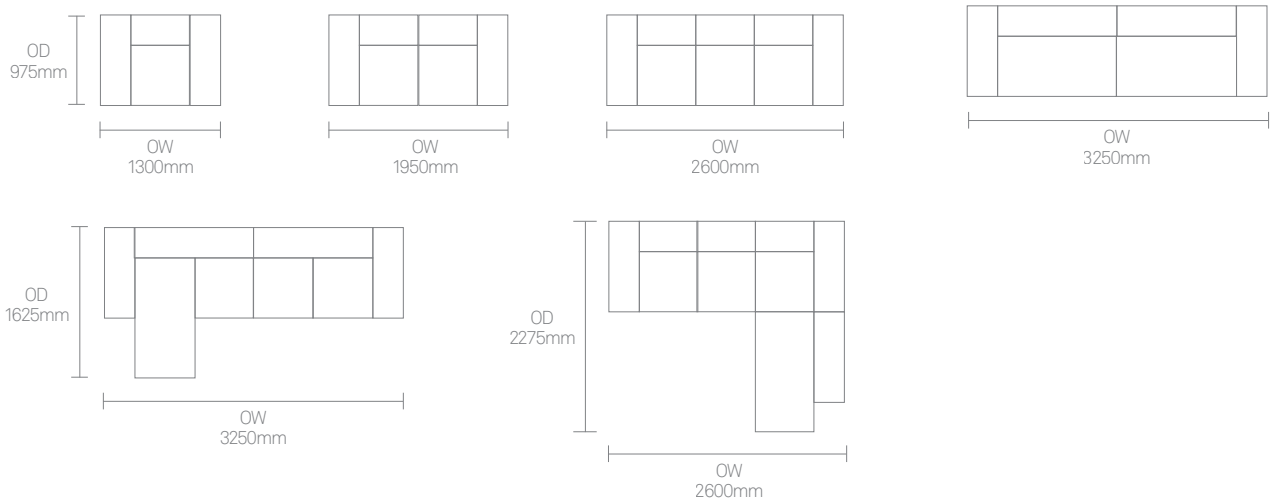

Standard Features

(* - Selected models only)

Traditional carcass construction

Soft foam upholstery

Turned out seam

Linking plates

Plastic glides

Dimensions