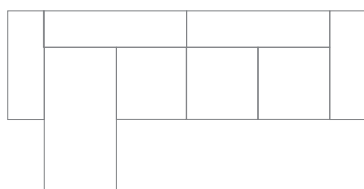

Paver

Design by Allermuir

Paver is a low level block based sofa system providing a luxurious soft seating solution on a grand scale. The carefully considered proportions of the elements with the striking out turned seam detail of the upholstery conceal a traditional construction covered in super soft foams