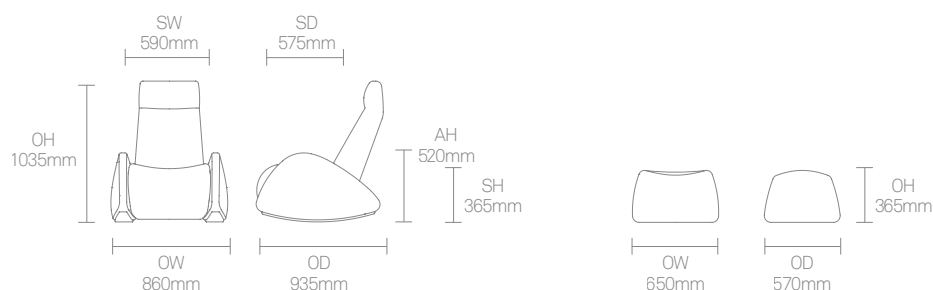

The Ottens chair is complemented by a small, fully upholstered ottoman.

OW
860mm

OW
650mm

Design Allermuir

Our team of talented in house designers are responsible for creating elegant, innovative furniture designs which not only look beautiful, but minimise the impact on the world around us.

Standard Features

- (* - Selected models only)
- Traditional carcass construction
- Sprung seat support
- Hardwood ply rocking skis*

Dimensions

Environmental Performance

Material Content

Components are constructed of the following