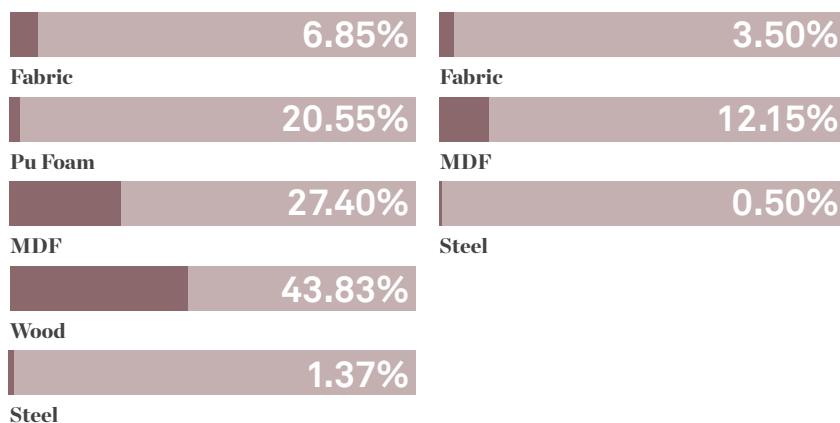

Recycled Content

Contains up to 16.5% of Recycled Material

Recyclability

The range is 100% recyclable

100%

Finish Options

Ottens can be upholstered in a broad range of contract upholstery and leathers from the standard Allermuir upholstery collection*
