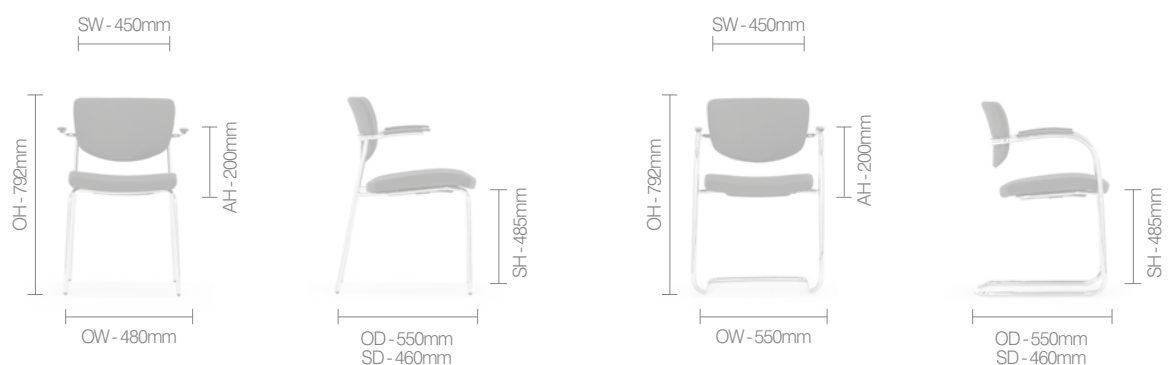

## Standard Features

(\* Selected models only)

- Stacks up to 5 high
- Tubular Steel 4 leg frame\*
- Tubular Steel cantilever frame\*
- Upholstered seat
- Plastic back\*
- Upholstered back\*
- Underseat retractable linking
- Plastic arms\*
- Soft touch arm pads\*
- Plastic glides\*

## Dimensions

OH-Overall Height    OD-Overall Depth    OW-Overall Width    AH-Arm Height    BH-Back Height    SH-Seat Height    SW-Seat Width    SD-Seat Depth