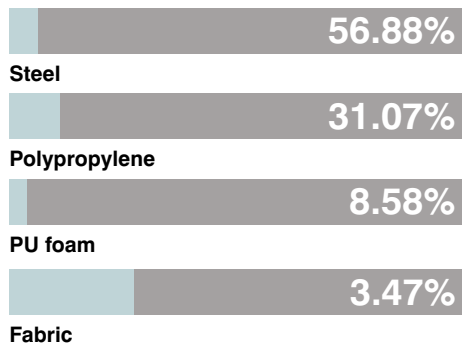

Environmental

Material Content

Components are constructed of the following