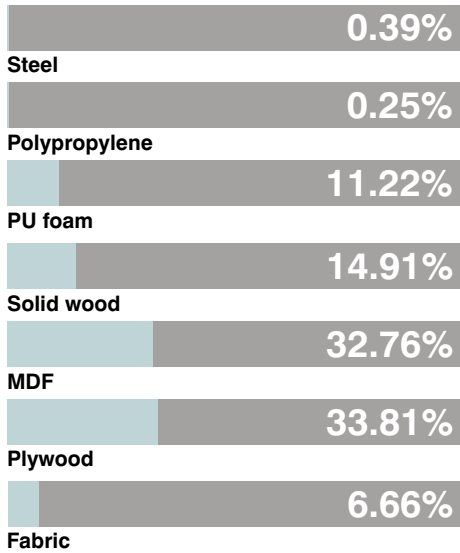

## Dimensions

OH-Overall Height   OD-Overall Depth   OW-Overall Width   AH-Arm Height   BH-Back Height   SH-Seat Height   SW-Seat Width   SD-Seat Depth

## Environmental

### Material Content

Components are constructed of the following