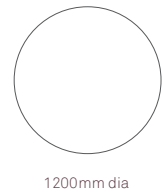

Standard Features

25mm MFMDf top with a clear edge profile
25mm Laminate faced MDF core top with a clear edge profile
25mm Laminate faced plywood core top with a clear finish exposed edge detail
Solid ash legs with a clear finish
Aluminium framework available in a selection of powder coats
Plastic glides

Optional Features

Solid ash legs can be stained or colour washed
Sliding bag hook

Dimensions