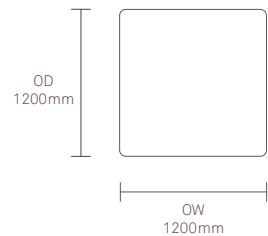

Standard Features

25mm MFMDf top with a clear edge profile
25mm Laminate faced MDF core top with a clear edge profile
25mm Laminate faced plywood core top with a clear finish exposed edge detail
Solid ash legs with a clear finish
Aluminium framework available in a selection of powder coats
Plastic glides

Optional Features

Solid ash legs can be stained or colour washed
Sliding bag hook

Dimensions