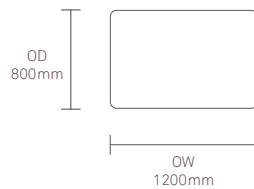

Standard Features

25mm MFMDf top with a clear edge profile
25mm Laminate faced MDF core top with a clear edge profile
25mm Laminate faced plywood core top with a clear finish exposed edge detail
Solid ash legs with a clear finish
Aluminium framework available in a selection of powder coats
Plastic glides

Optional Features

Solid ash legs can be stained or colour washed
Sliding bag hook

Dimensions