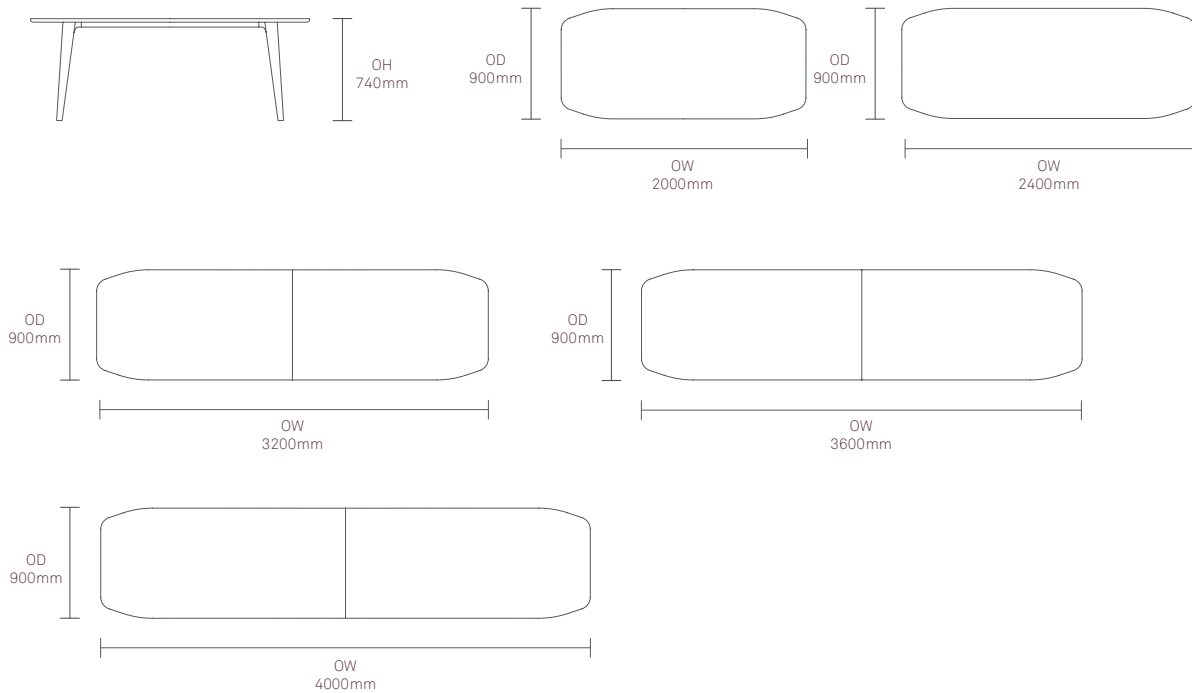

Finish Options

Solid Ash legs can be stained or colour washed
Aluminium framework available in White, Black, Sage, Basalt, Peacock Blue, Coral, Stone or Pebble powder coat

Leg Finish