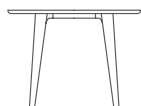

## Pache

Design by Allermuir

Pache is a beautiful family of café tables. Round, square and soft chamfered rectangular shaped tables are available in a variety of finish options. The tables' elliptical solid ash legs can be left clear, stained or colour washed, complemented by a range of accent colours

including Coral, Peacock Blue, Basalt, Sage, Pebble, Stone or White powder coat available to use on the aluminium frame.

The option of a sliding bag hook is a stylish yet functional addition.

Round Top

Square Top