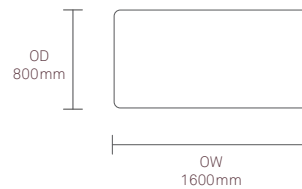

Standard Features

25mm MFMDf top with a clear edge profile
25mm Laminate faced MDF core top with a clear edge profile
25mm Laminate faced plywood core top with a clear finish exposed edge detail
Solid ash legs with a clear finish
Aluminium framework available in a selection of powder coats
Plastic glides

Optional Features

Solid ash legs can be stained or colour washed
Sliding bag hook

Dimensions