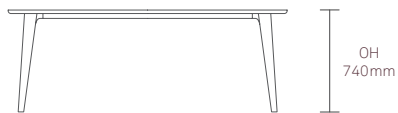

Standard Features

25mm MFMDf top with a clear edge profile
25mm Laminate faced MDF core top with a clear edge profile
25mm Laminate faced plywood core top with a clear finish exposed edge detail
Solid ash legs with a clear finish
Aluminium framework available in a selection of powder coats
Plastic glides

Optional Features

Solid ash legs can be stained or colour washed
Sliding bag hook

Dimensions