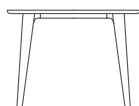

including Coral, Peacock Blue, Basalt, Sage, Pebble, Stone or White powder coat available to use on the aluminium frame.

The option of a sliding bag hook is a stylish yet functional addition.

Round Top

Square Top