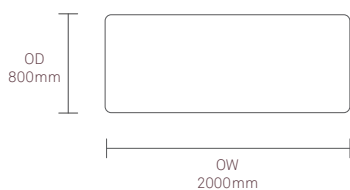

Standard Features

25mm MFMDf top with a clear edge profile
25mm Laminate faced MDF core top with a clear edge profile
25mm Laminate faced plywood core top with a clear finish exposed edge detail
Solid ash legs with a clear finish
Aluminium framework available in a selection of powder coats
Plastic glides

Optional Features

Solid ash legs can be stained or colour washed
Sliding bag hook

Dimensions