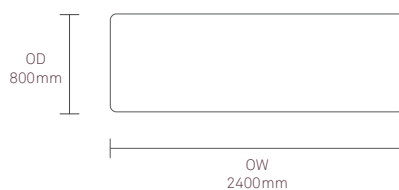

Standard Features

25mm MFMDf top with a clear edge profile
25mm Laminate faced MDF core top with a clear edge profile
25mm Laminate faced plywood core top with a clear finish exposed edge detail
Solid ash legs with a clear finish
Aluminium framework available in a selection of powder coats
Plastic glides

Optional Features

Solid ash legs can be stained or colour washed
Sliding bag hook

Dimensions