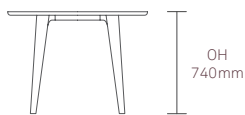

Standard Features

25mm MFMDf top with a clear edge profile
25mm Laminate faced MDF core top with a clear edge profile
25mm Laminate faced plywood core top with a clear finish exposed edge detail
Solid ash legs with a clear finish
Aluminium framework available in a selection of powder coats
Plastic glides

Optional Features

Solid ash legs can be stained or colour washed
Sliding bag hook

Dimensions