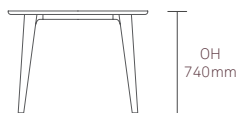

Standard Features

25mm MFMDf top with a clear edge profile
25mm Laminate faced MDF core top with a clear edge profile
25mm Laminate faced plywood core top with a clear finish exposed edge detail
Solid ash legs with a clear finish
Aluminium framework available in a selection of powder coats
Plastic glides

Optional Features

Solid ash legs can be stained or colour washed
Sliding bag hook

Dimensions