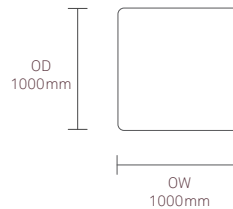

Standard Features

25mm MFMDf top with a clear edge profile
25mm Laminate faced MDF core top with a clear edge profile
25mm Laminate faced plywood core top with a clear finish exposed edge detail
Solid ash legs with a clear finish
Aluminium framework available in a selection of powder coats
Plastic glides

Optional Features

Solid ash legs can be stained or colour washed
Sliding bag hook

Dimensions