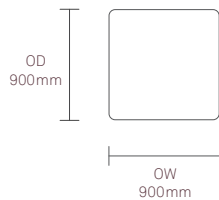

Standard Features

25mm MFMDf top with a clear edge profile
25mm Laminate faced MDF core top with a clear edge profile
25mm Laminate faced plywood core top with a clear finish exposed edge detail
Solid ash legs with a clear finish
Aluminium framework available in a selection of powder coats
Plastic glides

Optional Features

Solid ash legs can be stained or colour washed
Sliding bag hook

Dimensions