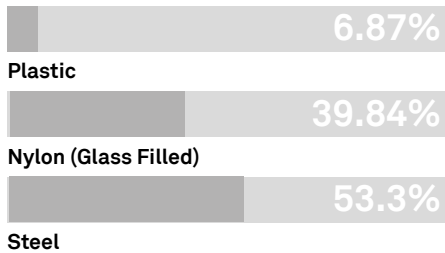

ENVIRONMENTAL

Material Content

Components are constructed of the following

Recycled Content

Contains up to 26.5% of Recycled Material

Recyclability

The range is 100% recyclable

100%

Environmental information for this range has been based on JNY01. For more detail please refer to individual EPA sheets.

SENATOR 3 R'S

Senator is committed to continually improving the sustainability of all environmental aspects within our business.

To meet both international standards and our own environmental targets we apply the three R's principle

-Reduce, Reuse and Recycle.

Whilst recycling is the element which receives the most exposure it is actually the last option available and should never be the prime target in anyone's battle to reduce waste.

It is our duty as individuals and as a company to initially attempt to **Reduce** usage. Then we should look to **Reuse** wherever possible and finally, only after these two processes have been exhausted, should we consider **Recycling**.

-Reduce
-Reuse
-Recycle