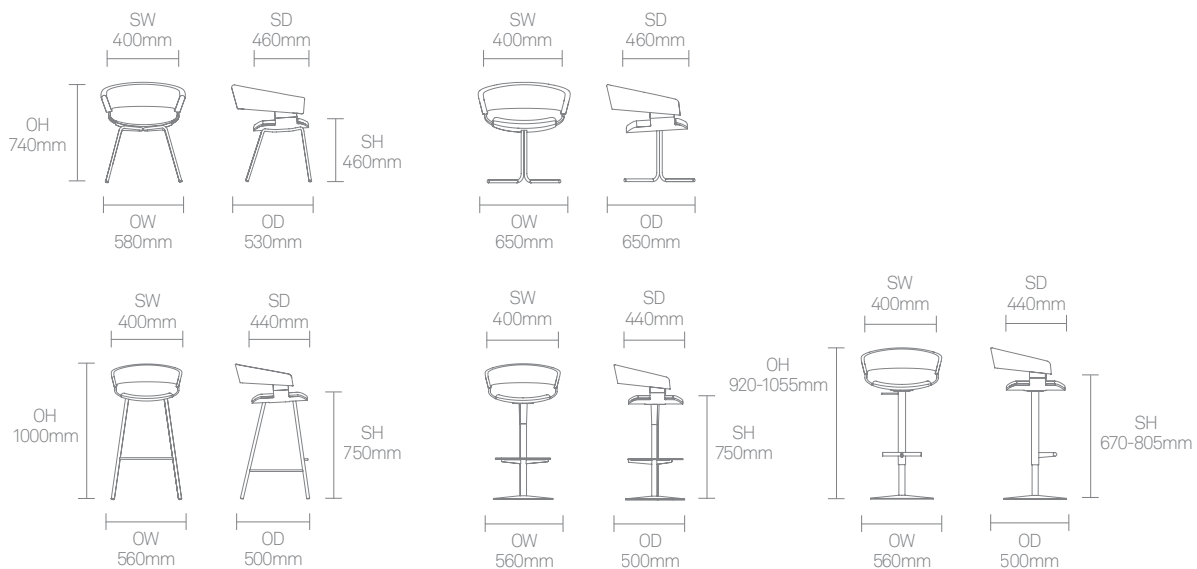

Standard Features

- (* - Selected models only)
- Tubular steel frame*
- Steel swivel base in Polished Chrome*
- Pedestal base and foot ring
- Height adjustable pedestal base footrest*
- Beech Shell
- Plastic glides

Optional Features

- Felt glides*
- Counter height stool option*
- Two-tone upholstery

Performance Standards

- ANSI/BIFMA X5.1:2002
- SCS-EC10.2-2007 Indoor Air Quality

Dimensions