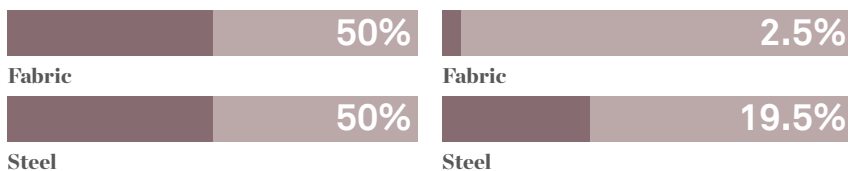

Recyclability

The range is 100% recyclable