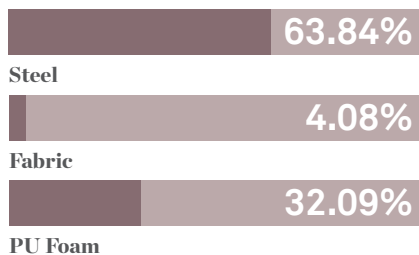

Standard Features

- (* - Selected models only)
- Moulded foam construction with dual density back foam*
- Height adjustable headrest*
- Free floating seat tilt with upright locking*
- Fully upholstered
- 4 star swivel blade base*
- 4 star blade base*
- Solid Ash legs*
- Plastic glides

Optional Features

- Auto return swivel*
- Two tone upholstery
- Plastic glides with felt*

Dimensions

Environmental Performance

Material Content

Components are constructed of the following

Recycled Content

Contains up to 34% of Recycled Material

Recyclability

The range is 100% recyclable

99%

Environmental information for this range has been based on TAR405. For more detail please refer to individual EPA sheets.