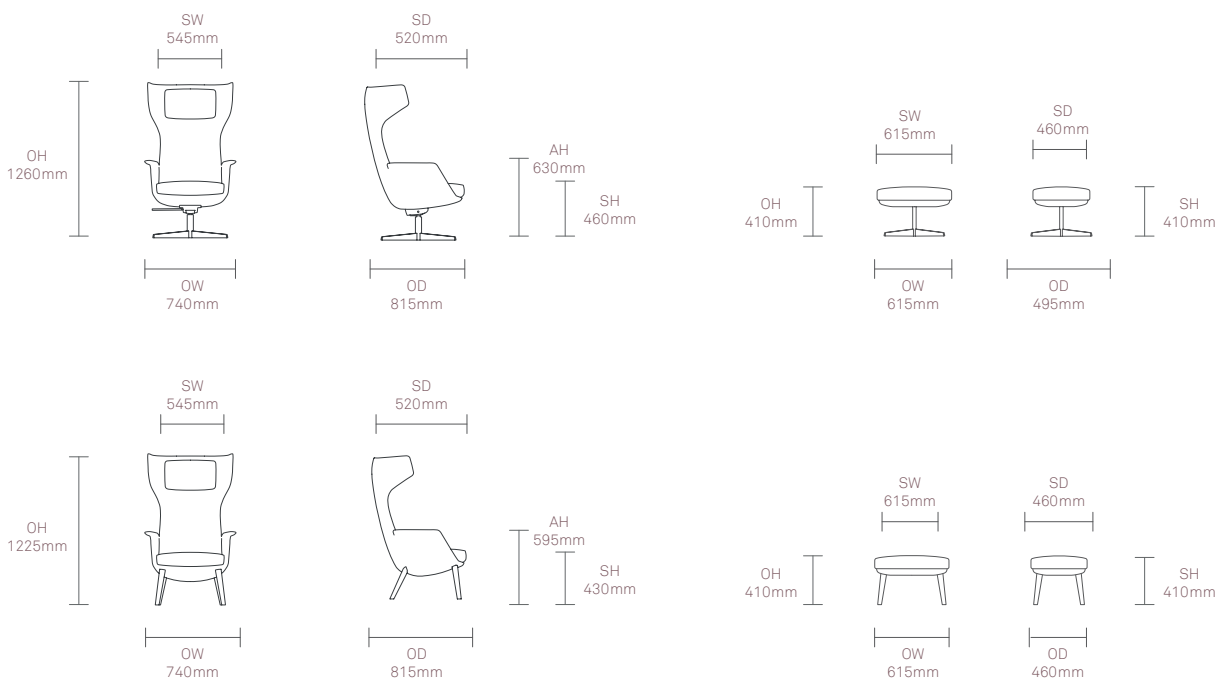

Standard Features

- (* - Selected models only)
- Moulded foam construction with dual density back foam*
- Height adjustable headrest*
- Free floating seat tilt with upright locking*
- Fully upholstered
- 4 star swivel blade base*
- 4 star blade base*
- Solid Ash legs*
- Plastic glides

Optional Features

- Auto return swivel*
- Two tone upholstery
- Plastic glides with felt*

Dimensions

Environmental Performance

Material Content

Components are constructed of the following